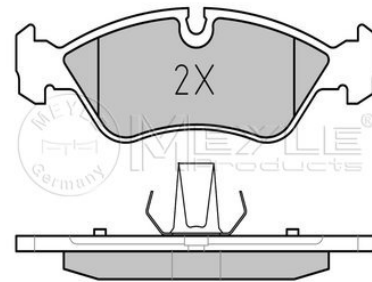

References

11046152
11046952012

96281939

Application info

Espero (10/91-09/99)

Nexia (02/95-03/01)

Guide bolt, brake caliper

100 698 0008
11817100081

Notes

Brake System
Alternative Repair Kit

Front Axle
ATE
014 698 0006/S