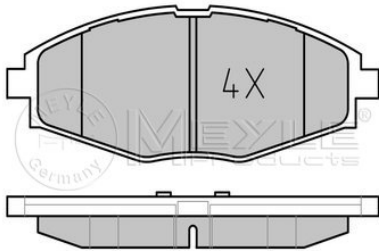

025 232 4117
96316582

Brake pad set

Notes

Brake System
Width [mm]
Height [mm]
Thickness [mm]

Front Axle
with anti-squeak plate
Akebono
127
48.2
16.4
not prepared for wear indicator

References

96316582

Application info

Lanos (05/97--)

Matiz (08/98--)

025 232 4117/PD
96316582