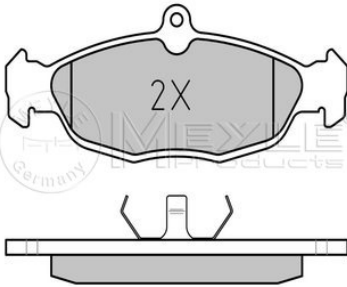

Brake pad set

Notes

	Front Axle with anti-squeak plate
Brake System	ATE
Width [mm]	140.1
Height 1 [mm]	57.9
Height 2 [mm]	48.2
Thickness [mm]	16.7
	prepared for wear indicator

References

11046948322	11046948372

Application info

Lanos (05/97--)
Nexia (02/95-03/01)

Racer / Lemans (09/90-07/95)

025 205 4716/PD
11046948372