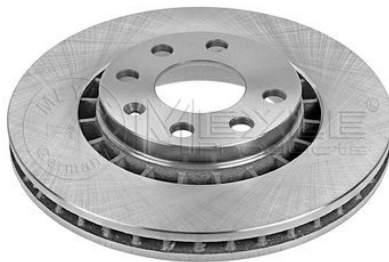

Brake disc

Notes

	Front Axle
Number of Holes	4
Brake Disc Thickness [mm]	24,0
Bolt Hole Circle Ø [mm]	100
Height [mm]	41
Outer Diameter [mm]	256
Minimum Thickness [mm]	21
Centering Diameter [mm]	60
	Vented

References

96179110

Application info

Espero (10/91-09/99)
Lanos (05/97--)

Nexia (02/95-03/01)