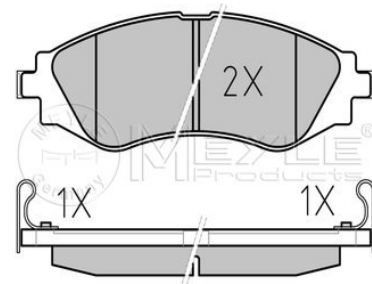

Brake pad set

025 205 4716/PD
11046948372

Application info

Lanos (05/97--)
Nexia (02/95-03/01)

Racer / Lemans (09/90-07/95)

Brake pad set

025 232 3417/W
96245178

Notes

Brake System
Number of Wear Indicators
Width [mm]
Height [mm]
Thickness [mm]

Front Axle
with anti-squeak plate
Akebono
2
143.2
51.4
16.9
with acoustic wear warning

References

96245178	96405129
96253367	96446742
96253382	96495227
96391891	S4510019

Application info

Evanda / Magnus (07/99--)
Lacetti (04/97--)
Lanos (05/97--)
Leganza (06/97-04/04)

Nubira (KLAJ) (04/97--)
Nubira (KLAN) (07/03--)
Rezzo (09/00--)

Brake pad set

025 232 3714
96253368

Notes

Brake System
Width [mm]
Height [mm]
Thickness [mm]

Rear Axle
with anti-squeak plate
Lucas Girling
114
54.9
14.5
not prepared for wear indicator