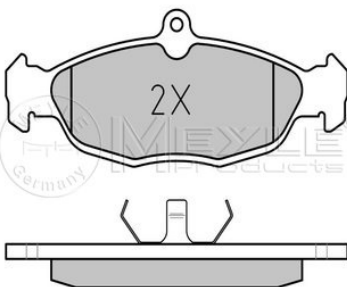

Brake pad set

Notes

	Front Axle with anti-squeak plate
Brake System	ATE
Width [mm]	140.1
Height 1 [mm]	57.9
Height 2 [mm]	48.2
Thickness [mm]	16.7
	prepared for wear indicator

References

11046948322	11046948372