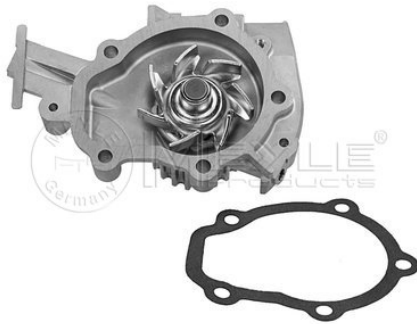

29-13 220 0000
96666219

Water pump

Notes

Number of Teeth 22
with seal
for toothed belt drive

References

17400-50812	17400A-60D02
17400-60D01	96518977
17400-61810	96563958
17400-70B00	96666219
17400A-60D01	96666221

Application info

Kalos (09/02--)	Tico (05/89-12/00)
Matiz (08/98--)	

29-13 350 0001
96872704