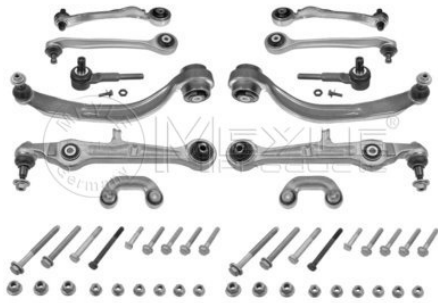

116 050 0087/HD

Control arm set

Notes

Reinforced Version

Front Axle Left
Front Axle Right
Control Arm
with suspension rod
Aluminium
with accessories

Parts list

116 050 0031/HD	Control arm
116 050 8292/HD	Control arm
116 050 8293/HD	Control arm
116 050 8297/HD	Control arm
116 050 8298/HD	Control arm
116 050 8299/HD	Control arm
116 050 8300/HD	Control arm
116 060 0007	Stabilizer link
116 060 0008	Stabilizer link
116 020 0008/HD	Tie rod end

Application info

Superb I (3U) (12/01-03/08)

100 199 0085/HD

1K0 199 231 J