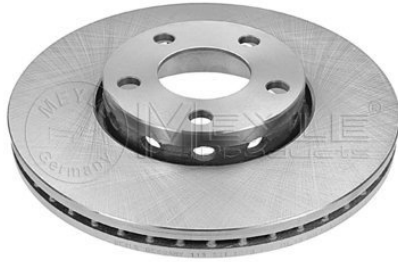

115 521 1040
8E0 615 301 Q

Brake disc

Notes

	Front Axle
Number of Holes	5
Brake Disc Thickness [mm]	25,0
Bolt Hole Circle Ø [mm]	112
Height [mm]	46.2
Outer Diameter [mm]	288
Minimum Thickness [mm]	23
Centering Diameter [mm]	68
	Vented

References

8E0 615 301 Q

Application info

Superb I (3U) (12/01-03/08)