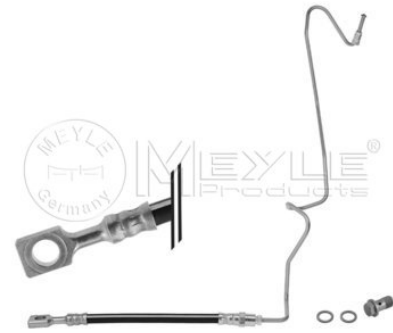

Counterpart

100 525 0054/S

Application info

Octavia I (1U_) (09/96-12/10)

Brake hose
100 525 0063/S
 8E0 611 764 E

Notes

Length [mm] Rear Axle Right
 Port Type with hollow screw
 Outer Thread [mm] 480
 Banjo Fitting
 M10x1
 with pipe
 with seal