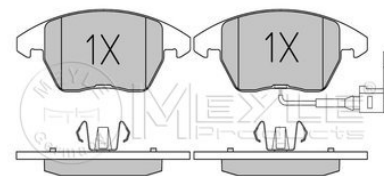

References

3C0 698 151 A 5K0 698 151

Application info

 Octavia II (1Z_) (02/04--)
 Superb II (3T) (03/08--)
 Yeti (5L) (05/09--)
Brake pad set
025 235 8720/W
 3C0 698 151 C

Notes

	Front Axle with anti-squeak plate ATE
Brake System	ATE
Number of Wear Indicators	1
Width 1 [mm]	155.2
Warning Contact Length [mm]	155
Width 2 [mm]	156.5
Height 1 [mm]	66
Height 2 [mm]	71.5
Thickness [mm]	20 incl. wear warning contact