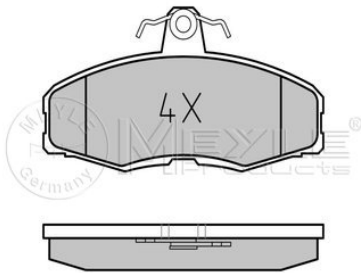

025 208 6117
6U0 698 151 A

Brake pad set

Notes

Brake System
Width [mm]
Height [mm]
Thickness [mm]

Front Axle
with anti-squeak plate
Lucas Girling
114.8
60.5
17.5
excl. wear warning contact

References

115 430 261
115 430 284
115 430 285
6U0 698 151

6U0 698 151 A
6U0 698 151 B
6U0 698 151 C
6U0 698 151 E

Application info

Favorit (05/89-06/97)

Felicia (10/94-04/02)

025 238 0120/W
8J0 698 151 F