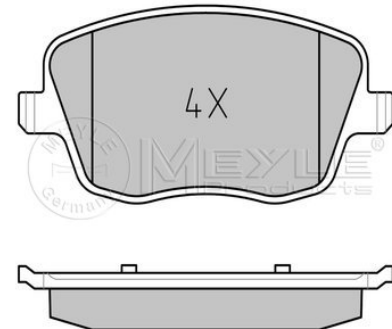

References

6Q0 698 151 C

Application info

Fabia I (08/99-03/08)

Fabia II (12/06--)

Roomster (03/06--)