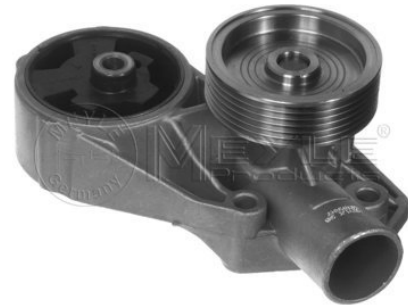

Water pump

113 012 0038
047 121 011 B

Notes

Number of Ribs

for vehicles with air conditioning
6
with seal
for v-ribbed belt use

References

007 070 251

047 121 011 B

Application info

Felicia (10/94-04/02)

Water pump

113 012 0052
06B 121 011 M

Notes

Number of Teeth

23
with seal
for toothed belt drive