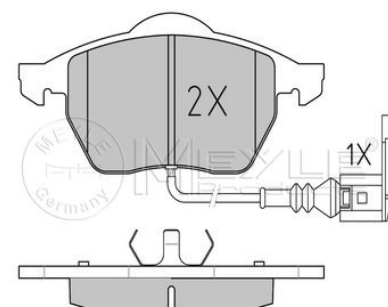

Brake pad set

Notes

Brake System
Number of Wear Indicators
Warning Contact Length [mm]
Width [mm]
Height [mm]
Thickness [mm]

Front Axle
with anti-squeak plate
ATE
1
145
156.4
74
20.1
incl. wear warning contact

References

1J0 698 151 M