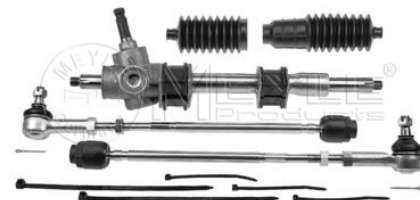

References

007 350 027 A
6U1 422 051 B

115 500 000

Application info

Favorit (05/89-06/97)

Felicia (10/94-04/02)

7