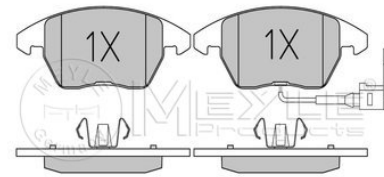

Brake pad set

025 233 9219/W
1J0 698 151 M

Application info
Octavia I (1U_) (09/96-12/10)

Brake pad set

025 235 8720/PD
3C0 698 151 A

Notes

	Front Axle with anti-squeak plate ATE
Brake System	ATE
Number of Wear Indicators	1
Width 1 [mm]	155.2
Warning Contact Length [mm]	135
Width 2 [mm]	156.5
Height 1 [mm]	66
Height 2 [mm]	71.5
Thickness [mm]	20 incl. wear warning contact