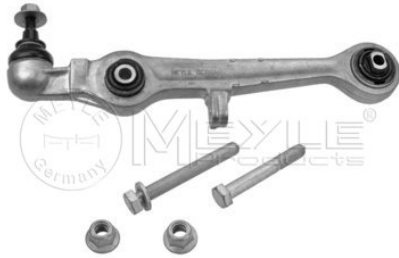

116 050 0031/HD
4B3 407 151 K

Control arm

Notes

Reinforced Version

Front Axle Left
Front Axle Right
Front
Lower
Control Arm

Cone Size [mm]

16

Length [mm]

with rubber mounting
365
Aluminium

References

4B0 407 151
4B3 407 151 A
4B3 407 151 C

4B3 407 151 E
4B3 407 151 F
4B3 407 151 K

Parts list

100 407 0022/HD
100 407 0047/HD

Control arm bushing
Control arm bushing

Application info

Superb I (3U) (12/01-03/08)