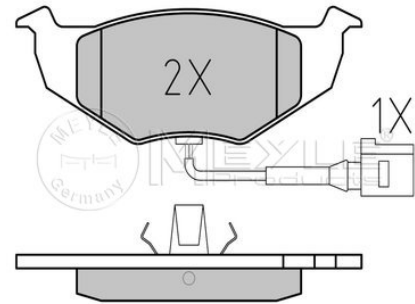

Brake pad set

025 218 6817/W
6Q0 698 151 B

Notes

Brake System	Front Axle with anti-squeak plate Volkswagen
Number of Wear Indicators	1
Width 1 [mm]	141.6
Warning Contact Length [mm]	150
Width 2 [mm]	141.7
Height 1 [mm]	51.4
Height 2 [mm]	50.6
Thickness [mm]	17.2 incl. wear warning contact

References

6Q0 698 151 B

Application info

Fabia I (08/99-03/08)

Fabia II (12/06--)

Brake pad set

025 235 8118/W
6Q0 698 151 C

Notes

Brake System	Front Axle with anti-squeak plate TRW
Number of Wear Indicators	1
Warning Contact Length [mm]	160
Width [mm]	131.5
Height [mm]	62.7
Thickness [mm]	18.7 incl. wear warning contact