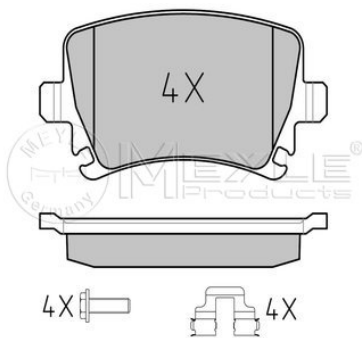

Brake pad set

Notes

Brake System
Width [mm]
Height [mm]
Thickness [mm]

Rear Axle
with anti-squeak plate
Lucas Girling
105.3
56
16.7
prepared for wear indicator

References

1K0 698 451 D
1K0 698 451 G

1K0 698 451 H
1K0 698 451 K

Application info

Octavia II (1Z_) (02/04--)
Superb I (3U) (12/01-03/08)

Superb II (3T) (03/08--)
Yeti (5L) (05/09--)

025 238 2317/W

6Q0 698 451 B