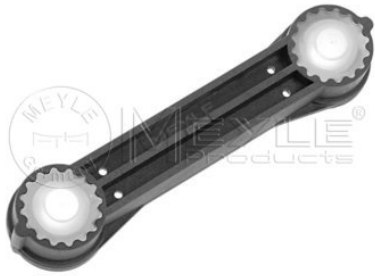

100 711 0018
1J0 711 596 E

Selector rod

Notes

Manual Transmission

References

1J0 711 596 E

Application info

Octavia I (1U_) (09/96-12/10)

Octavia II (1Z_) (02/04--)

100 142 0003
1J0 711 803 C