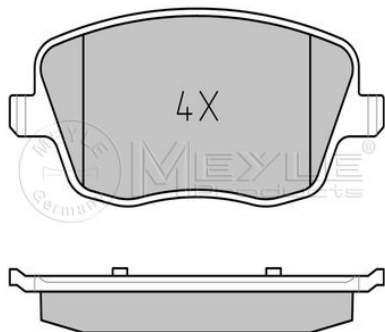

Brake pad set

Notes

Brake System
Width [mm]
Height [mm]
Thickness [mm]

Front Axle
with anti-squeak plate
TRW
131.5
62.7
18.7
excl. wear warning contact

References

6Q0 698 151 A

Application info

Fabia I (08/99-03/08)
Fabia II (12/06--)

Roomster (03/06--)