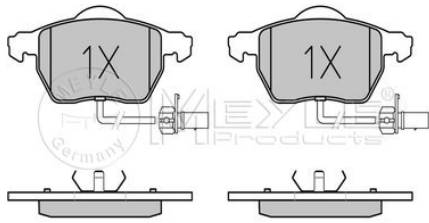

025 230 1820/W

4B0 698 151 J

Brake pad set

Notes

Brake System
Number of Wear Indicators
Width 1 [mm]
Warning Contact Length [mm]
Width 2 [mm]
Height [mm]
Thickness [mm]

Front Axle
with anti-squeak plate
ATE
2
156.3
200
156.4
74
19.5
incl. wear warning contact

References

4B0 698 151 J
4B0 698 151 N

8E0 698 151 J

Application info

Superb I (3U) (12/01-03/08)

025 235 8118

6Q0 698 151 A