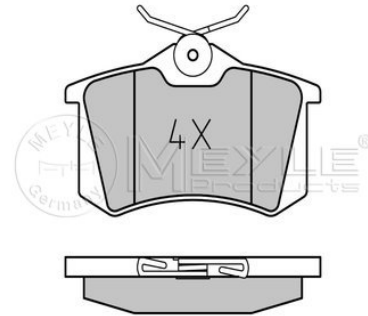

Brake pad set

025 219 1119
8N0 698 151

Application info

Octavia I (1U_) (09/96-12/10)

Brake pad set

025 209 6117
1J0 698 451 K

Notes

Brake System
Width [mm]
Height [mm]
Thickness [mm]

Rear Axle
with anti-squeak plate
Lucas Girling
87.1
52.8
17.2
excl. wear warning contact

References

1J0 698 451 F	1K0 698 451 J
1J0 698 451 K	3B0 698 451 A
1J0 698 451 P	8E0 698 451 A
1J0 698 451 S	8E0 698 451 K
1K0 698 451 C