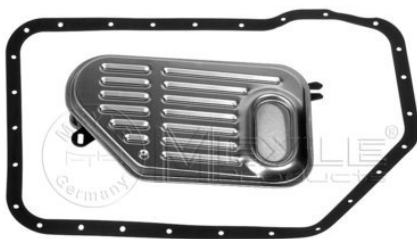

Hydraulic filter kit, A/T

Notes

Manufacturer Restriction

ZF
Automatic Transmission, 5-speed
5HP19 FLA
5HP19 FL
with seal
Kit

Transmission Type
Transmission Type

References

01V 325 429

Parts list

100 321 0004
100 325 0005

A/T oil pan gasket
Hydraulic filter, A/T

Application info

Superb I (3U) (12/01-03/08)