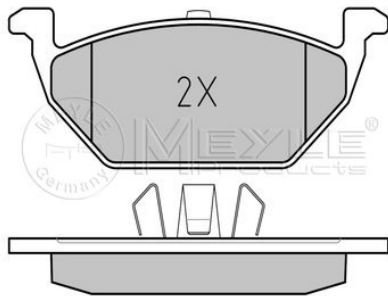

025 231 3019/A

1J0 698 151 J

Brake pad set

Notes

Brake System
Width [mm]
Height [mm]
Thickness [mm]

Front Axle
with anti-squeak plate
Kelsey-Hayes
146
54.7
19.2
excl. wear warning contact

References

1J0 698 151 J
5C0 698 151

6Q0 698 151
6R0 698 151 A

Application info

Citigo (10/11--)
Fabia I (08/99-03/08)
Fabia II (12/06--)

Octavia I (1U_) (09/96-12/10)
Rapid II (NH) (10/11--)
Roomster (03/06--)

025 231 3019/PD

1J0 698 151 J