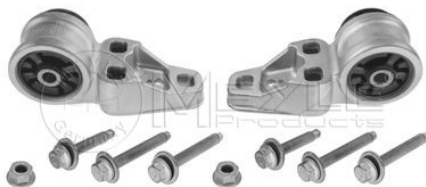

Repair kit, subframe

Notes

Rear Axle Left
Rear Axle Right
with accessories

References

4B0 501 521 E*

4B0 501 522 E*

Parts list

100 710 0002	Axle support bushing
100 710 0003	Axle support bushing

Application info

Superb I (3U) (12/01-03/08)

8