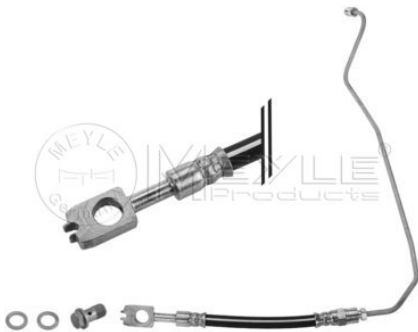

Brake hose

Notes

Length [mm]
Port Type
Outer Thread [mm]

Rear Axle Left
with hollow screw
450
Banjo Fitting
M10x1
with pipe
with seal

References

8E0 611 763 E
8E0 611 763 F

8E0 611 763 K

Counterpart

100 525 0063/S

Application info

Superb I (3U) (12/01-03/08)

3