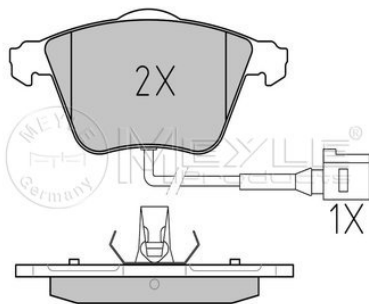

Brake pad set

Notes

Brake System
Number of Wear Indicators
Width 1 [mm]
Warning Contact Length [mm]
Width 2 [mm]
Height [mm]
Thickness [mm]

Front Axle
with anti-squeak plate
ATE
1
155.1
175
156.4
72.8
20
incl. wear warning contact

References

1K0 698 151 B

8J0 698 151 F

Application info

Superb II (3T) (03/08--)

025 219 1119
8N0 698 151