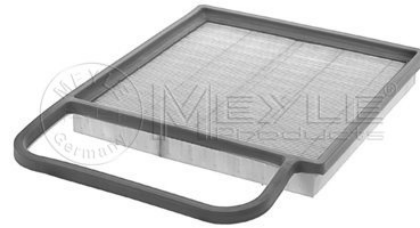

References

03D 129 620

Application info

Fabia I (08/99-03/08)

Air filter

112 129 0033
03E 129 620

Notes

	Filter Insert
Length [mm]	300
Width [mm]	155
Height [mm]	46.9