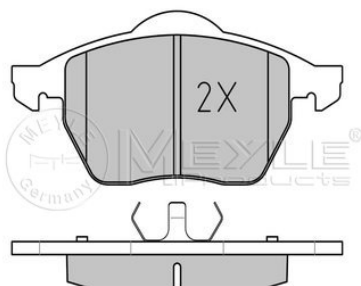

Brake pad set

Notes

Brake System
Width [mm]
Height [mm]
Thickness [mm]

Front Axle
with anti-squeak plate
ATE
156.4
74
19.8
prepared for wear indicator

References

1J0 698 151 L

8N0 698 151