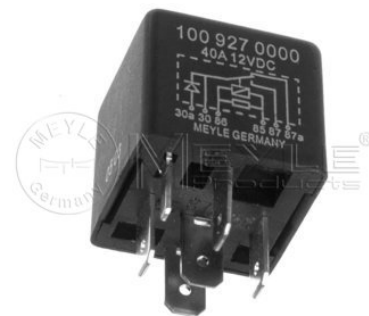

References

191 927 841	431 951 253 D
701 927 841