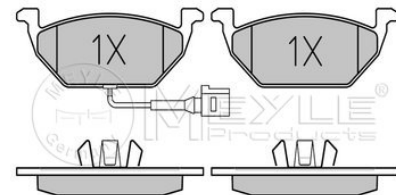

References

1J0 698 151 D	1K0 698 151 D
1J0 698 151 E	1K0 698 151 F
1J0 698 151 G	8Z0 698 151 A
1K0 698 151 A	

Application info

Fabia I (08/99-03/08)
Fabia II (12/06--)
Octavia I (1U_) (09/96-12/10)

Octavia II (1Z_) (02/04--)
Roomster (03/06--)
Yeti (5L) (05/09--)