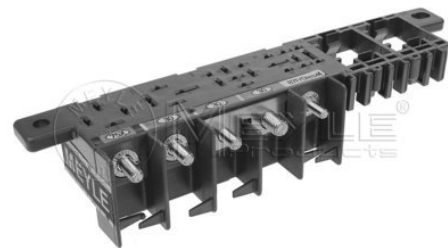

References

8L0 941 822 A

Application info

Superb I (3U) (12/01-03/08)