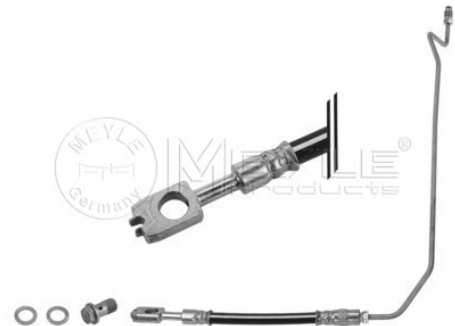

Counterpart

100 525 0062/S