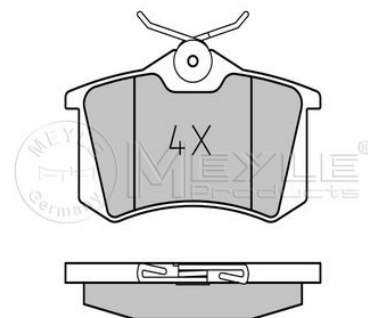

References

1J0 698 451 F	1K0 698 451 J
1J0 698 451 K	3B0 698 451 A
1J0 698 451 P	8E0 698 451 A
1J0 698 451 S	8E0 698 451 K
1K0 698 451 C