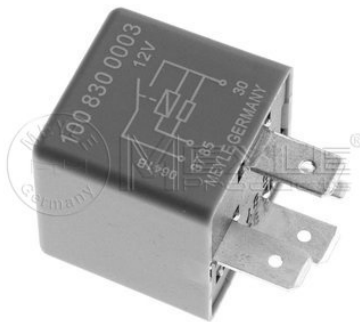

Octavia I (1U_) (09/96-12/10)

Octavia II (1Z_) (02/04--)

100 830 0003
1J0 906 381 A

Multifunction relay

Notes

Number of Poles 4
Length [mm] 30
Port Type 1x 2,8 mm
Port Type 3x 6,3 mm
Operating Voltage 12
Width [mm] 30
Height [mm] 30
Temperature Range [°C] -40 - +70
Lock
Rated current [A] 15
Normally open contact
Terminal 30
Tailgate
Sunroof
Engine control unit
Fuel Pump
Licence plate light
Shift Lever