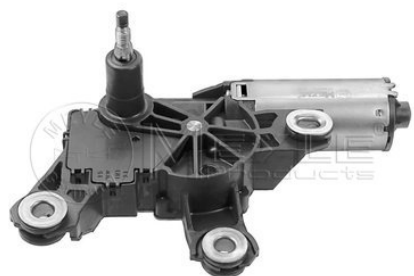

Wiper motor

Notes

Required quantity 1
Voltage [V] 12
Number of Poles 4
Rated Power [W] 40

Rear
for vehicles with rear windscreen
wiper

References

1J6 955 711 F
1J6 955 711 G
1J9 955 711

Application info

Fabia I (08/99-03/08)

Octavia I (1U_) (09/96-12/10)