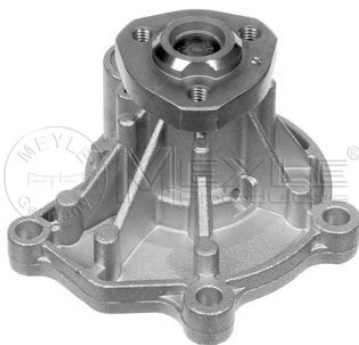

Water pump

Notes

with seal

References

03D 121 005
03D 121 005 X

03D 121 013 B

Application info

Fabia I (08/99-03/08)
Fabia II (12/06--)

Roomster (03/06--)