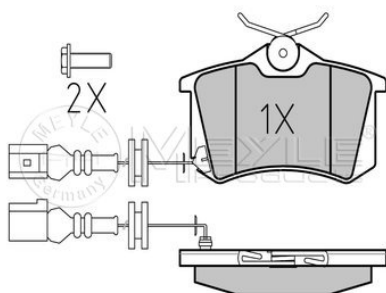

Application info

Octavia II (1Z_) (02/04--)
Superb I (3U) (12/01-03/08)

Superb II (3T) (03/08--)
Yeti (5L) (05/09--)

025 238 2317/W

6Q0 698 451 B

Brake pad set

Notes

Brake System
Number of Wear Indicators
Warning Contact Length [mm]
Width [mm]
Height [mm]
Thickness [mm]