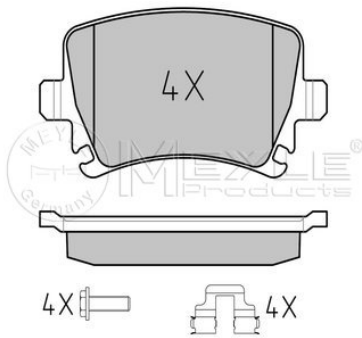

025 239 1417

1K0 698 451 G

Brake pad set

Notes

Brake System
Width [mm]
Height [mm]
Thickness [mm]

Rear Axle
with anti-squeak plate
Lucas Girling
105.3
56
16.7
prepared for wear indicator

References

1K0 698 451 D
1K0 698 451 G

1K0 698 451 H
1K0 698 451 K

Application info

Octavia II (1Z_) (02/04--)
Superb I (3U) (12/01-03/08)

Superb II (3T) (03/08--)
Yeti (5L) (05/09--)

025 239 1417/PD

1K0 698 451 G