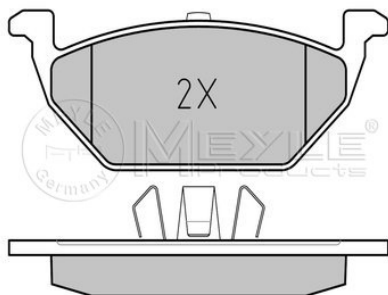

Brake pad set

Notes

Brake System
Width [mm]
Height [mm]
Thickness [mm]

Front Axle
with anti-squeak plate
Kelsey-Hayes
146
54.7
19.2
excl. wear warning contact

References

1J0 698 151 J
5C0 698 151

6Q0 698 151
6R0 698 151 A

Application info

Citigo (10/11--)
Fabia I (08/99-03/08)
Fabia II (12/06--)

Octavia I (1U_) (09/96-12/10)
Rapid II (NH) (10/11--)
Roomster (03/06--)

025 233 9219/W

1J0 698 151 M