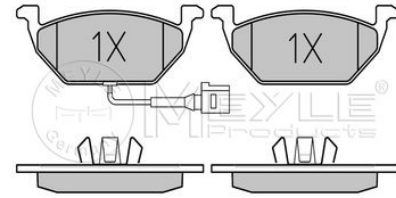

Brake pad set

025 231 3119/PD
1J0 698 151 G

Notes

Brake System	Front Axle
Number of Wear Indicators	with anti-squeak plate
Warning Contact Length [mm]	Kelsey-Hayes
Width [mm]	1
Height [mm]	145
Thickness [mm]	146
	54.7
	19.2
	incl. wear warning contact

References

1J0 698 151 D	1K0 698 151 D
1J0 698 151 E	1K0 698 151 F
1J0 698 151 G	8Z0 698 151 A
1K0 698 151 A	

Application info

Fabia I (08/99-03/08)
Fabia II (12/06--)
Octavia I (1U_) (09/96-12/10)

Octavia II (1Z_) (02/04--)
Roomster (03/06--)
Yeti (5L) (05/09--)

Brake pad set

025 231 3119/W
1J0 698 151 G

Notes

Brake System	Front Axle
Number of Wear Indicators	with anti-squeak plate
Warning Contact Length [mm]	Kelsey-Hayes
Width [mm]	1
Height [mm]	145
Thickness [mm]	146
	54.7
	19.2
	incl. wear warning contact