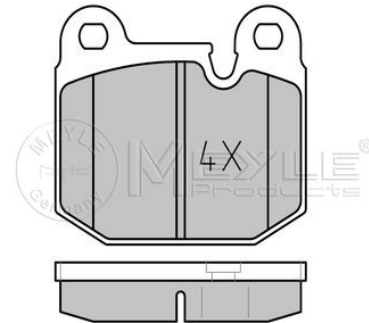

Notes

Thickness [mm]	16.5
Height [mm]	65.3
Width [mm]	76.1
Brake System	ATE
	with anti-squeak plate
	Front Axle