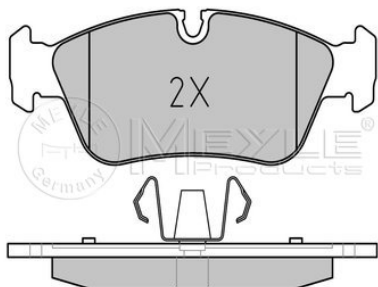

025 239 3517/PD

34 11 6 769 763

Brake pad set

Notes

Quality
Thickness [mm]
Height [mm]
Width 2 [mm]
Width 1 [mm]
Brake System

prepared for wear indicator
PREMIUM
17.5
57.6
149.3
150.2
ATE - Teves
with anti-squeak plate
Front Axle

References

34 11 6 769 763

34 11 6 769 951

Application info

1 (E81, E82, E87, E88) (11/03-09/12)

3 (E90, E91, E92, E93) (01/05-05/12)

025 240 9620

34 11 6 771 972