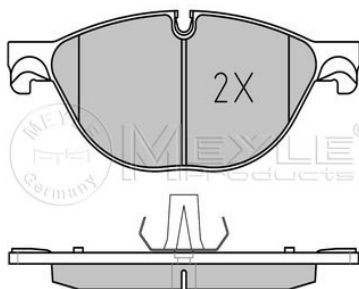

Brake pad set

Notes

Thickness/Strength 2 [mm] 18.9
Thickness/Strength 1 [mm] 20
Height [mm] 79.5
Width 2 [mm] 193.3
Width 1 [mm] 192.5
Brake System ATE
with anti-squeak plate
Front Axle

References

34 11 6 775 318 34 11 6 851 269
34 11 6 775 322