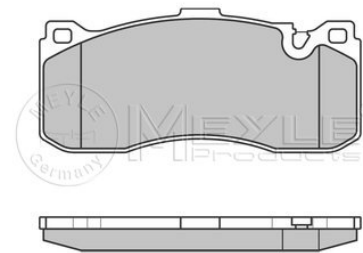

Brake pad set

025 233 1320/PD
34 11 6 780 711

+

Application info

3 (E90, E91, E92, E93) (01/05-05/12)

X1 (E84) (03/09--)

Brake pad set

025 243 1617
34 11 6 786 044

Notes

Thickness [mm]
Height [mm]
Width [mm]
Brake System

excl. wear warning contact
prepared for wear indicator
17
73.5
164.8
BREMBO
with anti-squeak plate
Front Axle

References

34 11 6 784 807

34 11 6 786 044

Application info

1 (E81, E82, E87, E88) (11/03-09/12)

3 (E90, E91, E92, E93) (01/05-05/12)

Brake pad set

025 243 1617/PD
34 11 6 786 044

Notes

Quality
Thickness [mm]
Height [mm]
Width [mm]
Brake System

excl. wear warning contact
prepared for wear indicator
PREMIUM
17
73.5
164.8
BREMBO
with anti-squeak plate
Front Axle

References

34 11 6 784 807

34 11 6 786 044

Application info

1 (E81, E82, E87, E88) (11/03-09/12)

3 (E90, E91, E92, E93) (01/05-05/12)