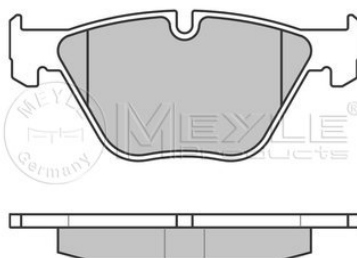

025 233 1320/PD
34 11 6 780 711

Brake pad set

Notes

Quality
Thickness [mm]
Height [mm]
Width [mm]
Brake System

prepared for wear indicator
PREMIUM
20.3
68.3
155.1
ATE
with anti-squeak plate
Front Axle

References

34 11 6 780 711