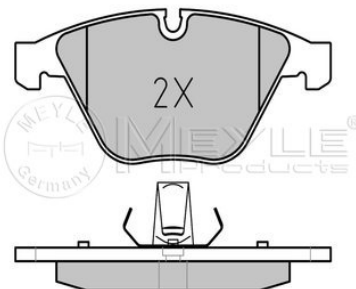

Brake pad set

Notes

Thickness [mm]
Height [mm]
Width [mm]
Brake System

excl. wear warning contact
prepared for wear indicator
20.3
68.3
155.1
ATE
with anti-squeak plate
Front Axle

References

34 11 6 776 161
34 11 6 783 542

34 11 6 794 917