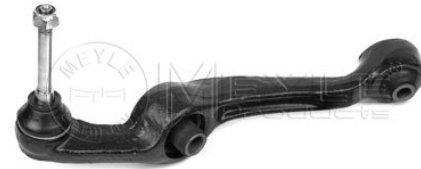

Control arm

316 050 4207

31 12 1 123 026

Notes

Thread Size M12x1,5
Length [mm] 294
with rubber mounting
Control Arm
Lower
Front Axle Right

References

31 12 1 123 026 31 12 1 123 027

Parts list

300 311 2101 Control arm bushing

Counterpart

316 050 4206

Application info

3 (E21) (06/75-03/84)

Control arm

316 050 4367

31 12 1 127 725

Notes

Thread Measurement 2 M12x1,5
Thread Measurement 1 M14x1,5
with ball joint
Control Arm
Front Axle Left