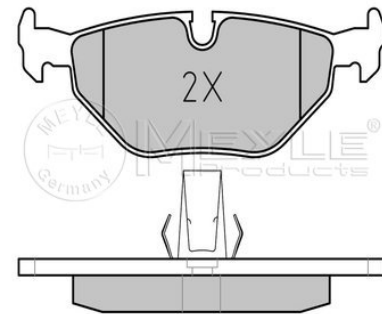

Brake pad set
025 216 9117

34 21 6 761 281

Notes

Thickness [mm]	prepared for wear indicator
Height [mm]	17.3
Width [mm]	44.9
Brake System	123.2
	ATE
	with anti-squeak plate
	Rear Axle

References

34 21 1 163 395	34 21 6 761 281
-----------------	-----------------