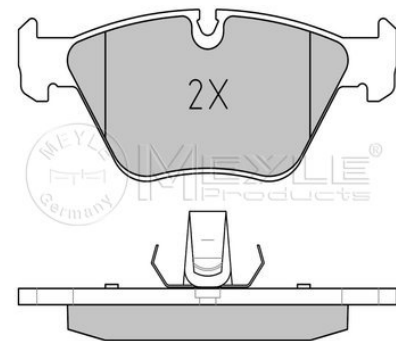

References

34 11 3 404 362	34 11 6 761 243
34 11 6 750 148	34 11 6 779 652
34 11 6 754 705	

Application info

3 (E46) (02/98-12/07)
X3 (E83) (01/04-12/08)

Z4 (E85) (02/03--)
Z4 (E86) (03/06--)