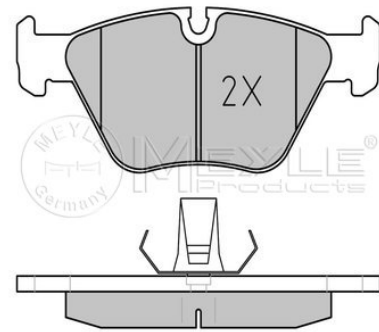

Thickness [mm]	15.8
Height [mm]	88.1
Width [mm]	71.9
Brake System	BREMBO with anti-squeak plate Rear Axle

References

34 21 6 855 474

Brake pad set
025 219 9020
Notes

Thickness [mm]	prepared for wear indicator 19.9
Height 2 [mm]	63.7
Height 1 [mm]	63.6
Width 2 [mm]	154.7
Width 1 [mm]	155.15
Brake System	ATE with anti-squeak plate Front Axle