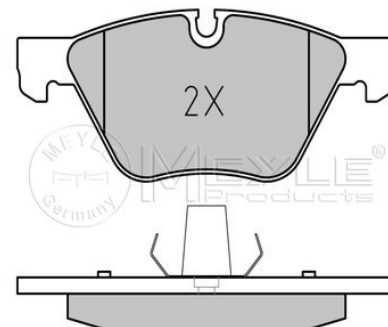

References

34 11 2 339 267	34 11 6 763 617
34 11 2 339 268	34 11 6 763 618