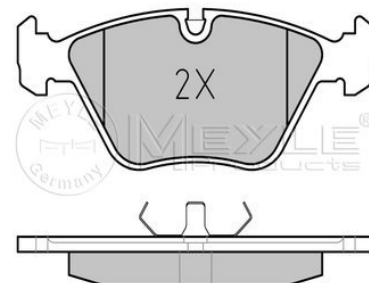

References

34 11 1 153 910	34 11 1 159 279
34 11 1 157 039	34 11 1 160 450
34 11 1 157 569	34 11 1 160 459
34 11 1 157 570	34 11 1 162 535
34 11 1 157 813	34 11 2 228 248
34 11 1 158 265	34 11 2 229 935
34 11 1 158 267	34 11 2 282 554
34 11 1 159 259	34 11 2 282 555