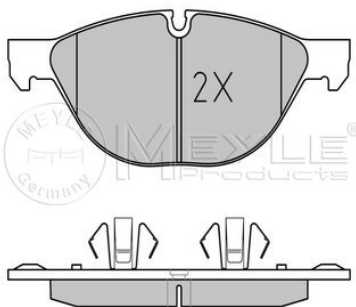

Brake pad set

Notes

Quality
Thickness [mm]
Height [mm]
Width [mm]
Brake System

prepared for wear indicator
PREMIUM
19.7
79
192.9
ATE
with anti-squeak plate
Front Axle

References

34 11 6 778 048

34 11 6 791 514

Application info

X5 (E70) (02/07-03/10)

X6 (E71) (05/08--)

025 241 6120

34 11 6 794 917