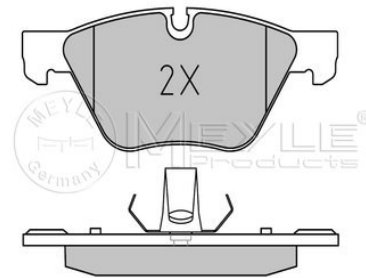

References

34 11 6 775 310	34 11 6 858 047
34 11 6 856 591	

Application info

5 (F10, F11) (03/10-12/11)