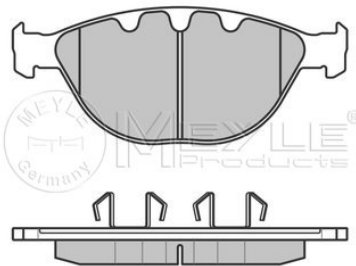

025 237 9120
34 11 6 763 652

Brake pad set

Notes

Thickness [mm]
Height [mm]
Width [mm]
Brake System

prepared for wear indicator
20.8
79.2
193.2
ATE
with anti-squeak plate
Front Axle

References

34 11 0 300 361
34 11 2 284 065
34 11 6 763 652
34 11 6 764 312

34 11 6 768 287
34 11 6 770 575
34 11 6 774 258

Application info

5 (E60, E61) (07/03-08/10)
6 (E63, E64) (01/04--)

7 (E65, E66) (11/01-08/05)