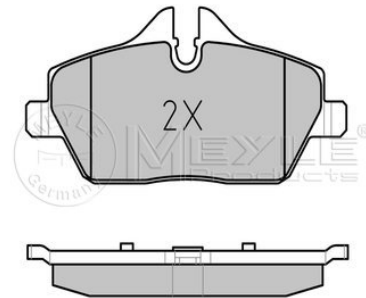

Brake pad set

025 239 1517

34 11 6 774 050

Notes

Thickness [mm]	prepared for wear indicator
Height 2 [mm]	17.4
Height 1 [mm]	53.8
Width [mm]	65
Brake System	131.4
	TRW
	with anti-squeak plate
	Front Axle

References

34 11 6 767 143	34 11 6 771 838
34 11 6 767 144	34 11 6 774 050
34 11 6 771 837	

Application info

1 (E81, E82, E87, E88) (11/03-09/12)

Brake pad set

025 246 9719

34 11 6 775 310

Notes

Thickness/Strength 2 [mm]	prepared for wear indicator
Thickness/Strength 1 [mm]	20.3
Height 2 [mm]	19.3
Height 1 [mm]	63.7
Width 2 [mm]	63.5
Width 1 [mm]	154.6
Brake System	155.1
	ATE
	with anti-squeak plate
	Front Axle