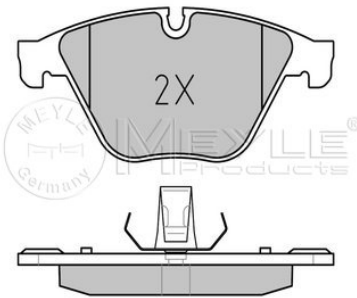

025 246 8820

34 11 6 850 885

Brake pad set

Notes

Thickness [mm] 20.3
Height [mm] 68.3
Width [mm] 155.1
Brake System ATE
with anti-squeak plate
Front Axle

References

34 11 6 775 314 34 11 6 850 885

Application info

5 (F07) (10/09-12/10)
5 (F10, F11) (03/10-12/11)

6 (F12, F13) (11/10-12/12)
7 (F01, F02, F03, F04) (06/08--)

025 246 8820/PD

34 11 6 850 885