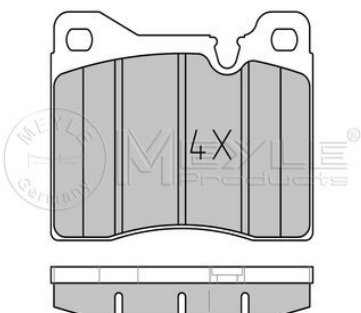

025 204 3715

34 11 1 160 263

Brake pad set

Notes

Thickness [mm]
Height [mm]
Width [mm]
Brake System

prepared for wear indicator
15
70.5
89.8
ATE
with anti-squeak plate
Front Axle

References

34 11 1 103 321
34 11 1 103 726
34 11 1 103 744
34 11 1 111 649

34 11 1 117 979
34 11 1 159 257
34 11 1 160 263

Application info

5 (E12) (08/72-08/81)

6 (E24) (04/76-09/90)

025 211 7317

34 11 1 161 347