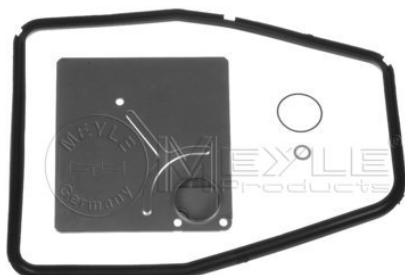

Hydraulic filter kit, A/T

Notes

Transmission Type	Kit with seal
Transmission Type	4HP24
Manufacturer Restriction	4HP22
	Automatic Transmission, 4-speed
	ZF

References

24 31 1 218 204	24 31 1 218 571

Parts list

300 243 1102	Hydraulic filter, A/T

3