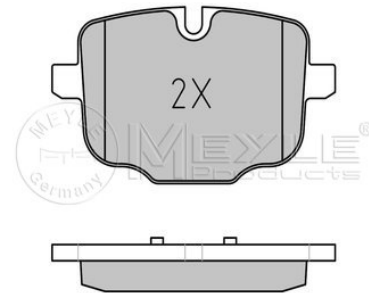

Brake pad set

025 237 3017/PD

34 21 2 283 366

Notes

Quality	excl. wear warning contact PREMIUM
Thickness [mm]	16.6
Height [mm]	67.7
Width 2 [mm]	139.3
Width 1 [mm]	139.5
Brake System	ATE with anti-squeak plate Rear Axle

References

34 11 0 301 476	34 21 2 284 685
34 11 6 763 305	34 21 6 757 536
34 21 0 403 290	34 21 6 761 286
34 21 2 283 366	34 21 6 768 471
34 21 2 284 296	

Application info

1 (E81, E82, E87, E88) (11/03-09/12)	7 (E65, E66) (11/01-08/05)
3 (E90, E91, E92, E93) (01/05-05/12)	X5 (E70) (02/07-03/10)
5 (E60, E61) (07/03-08/10)	X5 (F15) (11/12--)
6 (E63, E64) (01/04--)	X6 (E71) (05/08--)

Brake pad set

025 247 0318

34 21 2 284 389

Notes

Thickness [mm]	prepared for wear indicator 18
Height 2 [mm]	65.5
Height 1 [mm]	72.4
Width [mm]	116
Brake System	TRW with anti-squeak plate Rear Axle

References

34 21 2 284 389	34 21 6 775 346
34 21 2 284 466	

Application info

5 (F10, F11) (03/10-12/11)	6 (F12, F13) (11/10-12/12)