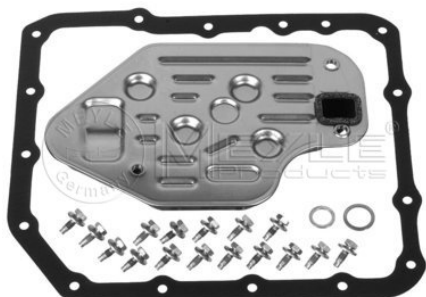

300 241 1106/S

24 11 1 218 899

Hydraulic filter kit, A/T

Notes

Kit with seal with fastening material

References

24 11 1 218 899

Parts list

314 139 0004 A/T oil pan gasket
300 241 1106 Hydraulic filter, A/T

Application info

3 (E36) (09/90-08/00)
3 (E46) (02/98-12/07)

5 (E34) (12/87-01/97)
Z3 (E36/7, E36/8) (10/95-06/03)

300 137 0002

24 11 7 543 550