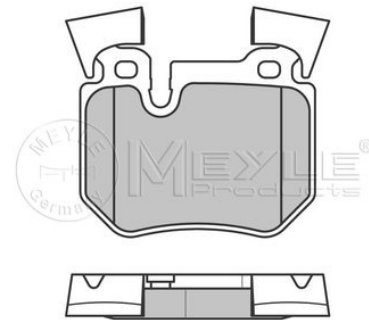

Brake pad set

025 243 1517

34 21 6 784 808

Notes

Thickness [mm] 17.1
Height [mm] 76.2
Width [mm] 86.95
Brake System Brembo
with anti-squeak plate
Rear Axle

excl. wear warning contact
prepared for wear indicator