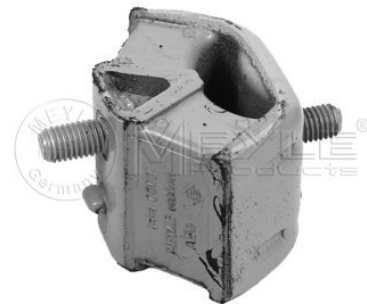

Engine mount

300 118 1102

11 81 1 129 286

Notes

Rubber-metal Bearing
Left and right

References

11 81 1 129 286

11 81 1 176 387

Application info

3 (E30) (09/82-06/94)

Engine mount

300 118 1100

11 81 1 130 428

Notes

Rubber-metal Bearing
Left and right