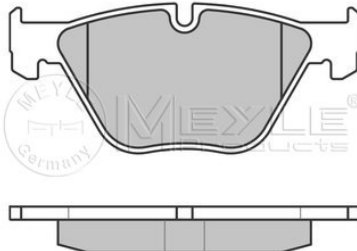

025 233 1320
34 11 6 780 711

Brake pad set

Notes

Thickness [mm]
Height [mm]
Width [mm]
Brake System

prepared for wear indicator
20.3
68.3
155.1
ATE
with anti-squeak plate
Front Axle

References

34 11 6 780 711

Application info

3 (E90, E91, E92, E93) (01/05-05/12)

X1 (E84) (03/09--)