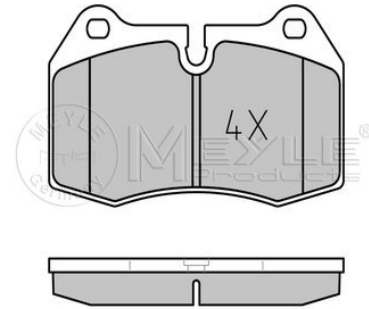

Brake pad set

025 214 7118

34 11 6 761 249

Notes

Thickness [mm]	prepared for wear indicator 17.7
Height [mm]	73.6
Width [mm]	120.3
Brake System	Brembo with anti-squeak plate Front Axle