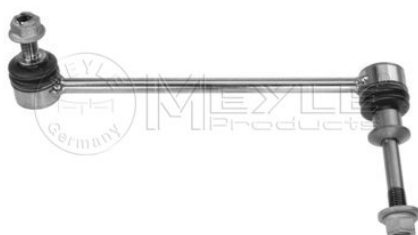

316 060 0037
37 11 6 857 628

Stabilizer link

Notes

Thread Measurement 2
Thread Measurement 1
Length [mm]

References

37 11 6 771 930
37 11 6 857 628

Counterpart

316 060 0036

Coupling Rod
for vehicles with active stabilizer
M12x1,5
M12x1,5
248
Front Axle Right

37 11 6 859 654