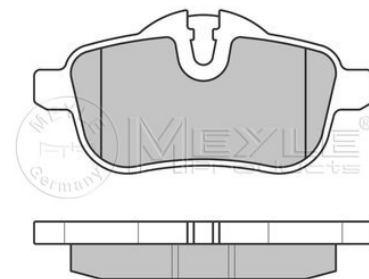

prepared for wear indicator

References

34 21 6 788 275

Application info

Z4 (E89) (05/09--)

Brake pad set 
025 245 5918/PD
34 21 6 788 275
Notes

Quality PREMIUM
 Thickness [mm] 18
 Height 2 [mm] 45.2
 Height 1 [mm] 51.6
 Width [mm] 106
 Brake System TRW
 with anti-squeak plate
 Rear Axle