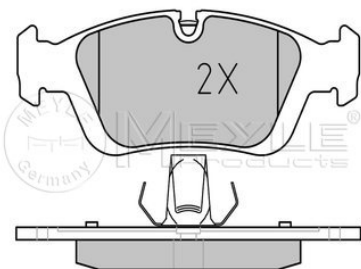

Application info

3 (E36) (09/90-08/00)
3 (E46) (02/98-12/07)

Z3 (E36/7, E36/8) (10/95-06/03)
Z4 (E85) (02/03--)

025 232 8717/PD

34 11 6 761 244

Brake pad set 

Notes

Quality
Thickness [mm]
Height [mm]
Width [mm]
Brake System