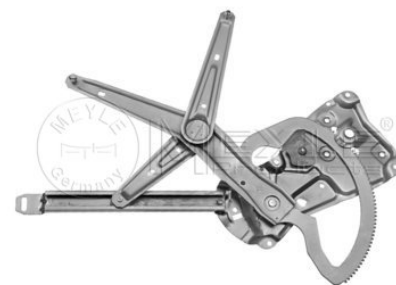

Water pump, headlight cleaning

313 067 0001
67 12 6 973 097

Application info

1 (E81, E82, E87, E88) (11/03-09/12)
3 (E36) (09/90-08/00)
3 (E46) (02/98-12/07)
3 (E90, E91, E92, E93) (01/05-05/12)
5 (E60, E61) (07/03-08/10)
6 (E63, E64) (01/04--)

7 (E65, E66) (11/01-08/05)
X3 (E83) (01/04-12/08)
X5 (E70) (02/07-03/10)
X6 (E71) (05/08--)
Z4 (E85) (02/03--)
Z4 (E86) (03/06--)

Window lifter

314 909 0000
51 33 1 977 609

Notes

without electric motor
Electric
Left Front

References

51 33 1 977 609

Counterpart

314 909 0002

Application info

3 (E36) (09/90-08/00)

Window lifter

314 909 0002
51 33 1 977 610

Notes

without electric motor
Electric
Right Front

References

51 33 1 977 610