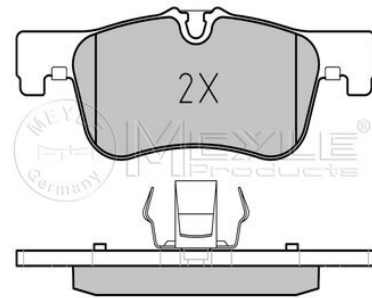

Thickness [mm]	18.2
Height 2 [mm]	59.8
Height 1 [mm]	57.9
Width 2 [mm]	156.7
Width 1 [mm]	155.7
Brake System	ATE with anti-squeak plate Front Axle

References

34 11 6 850 567	34 11 6 858 910
-----------------	-----------------