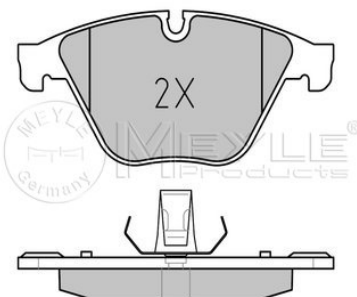

Brake pad set

Notes

Quality PREMIUM
Thickness [mm] 20.3
Height [mm] 68.3
Width [mm] 155.1
Brake System ATE
with anti-squeak plate
Front Axle

References

34 11 6 775 314 34 11 6 850 885

Application info

5 (F07) (10/09-12/10)
5 (F10, F11) (03/10-12/11)

6 (F12, F13) (11/10-12/12)
7 (F01, F02, F03, F04) (06/08--)

025 250 4519

34 11 6 851 269