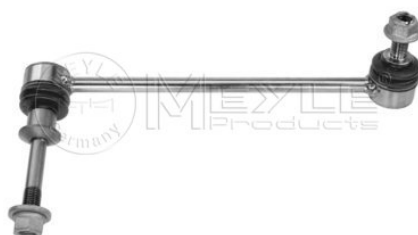

316 060 0036
37 11 6 857 627

Stabilizer link

Notes

Thread Measurement 2
Thread Measurement 1
Length [mm]

References

37 11 6 771 929
37 11 6 857 627

Counterpart

316 060 0037

Coupling Rod
for vehicles with active stabilizer
M12x1,5
M12x1,5
248
Front Axle Left

37 11 6 859 653

Application info

X5 (E70) (02/07-03/10)

X6 (E71) (05/08--)