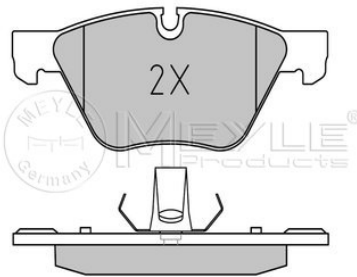

025 246 9719/PD
34 11 6 775 310

Brake pad set

Notes

Quality
Thickness/Strength 2 [mm]
Thickness/Strength 1 [mm]
Height 2 [mm]
Height 1 [mm]
Width 2 [mm]
Width 1 [mm]
Brake System

prepared for wear indicator
PREMIUM
20.3
19.3
63.7
63.5
154.6
155.1
ATE
with anti-squeak plate
Front Axle

References

34 11 6 775 310
34 11 6 856 591

34 11 6 858 047

Application info

5 (F10, F11) (03/10-12/11)