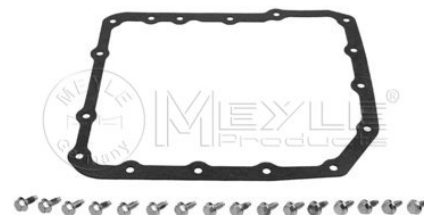

A/T oil pan gasket
314 139 0004
 24 11 1 421 367

Notes

 Cork
 Duroplast
 Automatic Transmission, 4-speed
 Farpak
 with fastening material

Manufacturer Restriction

References

24 11 1 218 850

24 11 1 421 367

314 139 0004