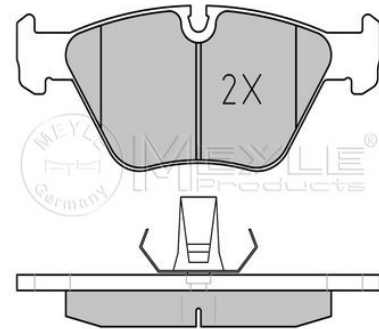

Notes

Quality	prepared for wear indicator PREMIUM
Thickness [mm]	19.9
Height 2 [mm]	63.7
Height 1 [mm]	63.6
Width 2 [mm]	154.7
Width 1 [mm]	155.15
Brake System	ATE with anti-squeak plate Front Axle