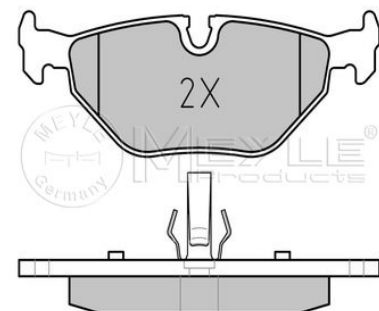

References

34 21 1 160 340 34 21 1 165 235
34 21 1 160 533 34 21 6 750 190
34 21 1 161 455 34 21 6 761 239
34 21 1 164 499 34 21 6 761 241
34 21 1 164 501 34 21 6 778 168