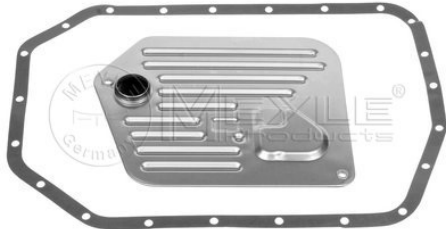

314 137 0001

24 34 1 422 673

Hydraulic filter kit, A/T

Notes

Number of mounting bores	22
Transmission Type	Kit with seal 5HP24 FLA Automatic Transmission, 5-speed ZF
Manufacturer Restriction	

References

24 34 1 422 673