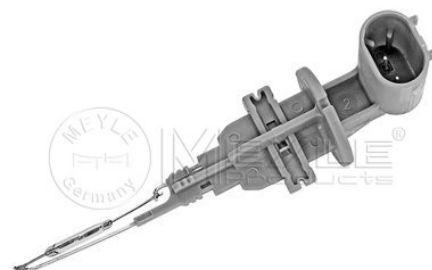

References

17 11 7 506 601	17 13 7 524 812
17 13 0 409 622	17 13 7 553 919