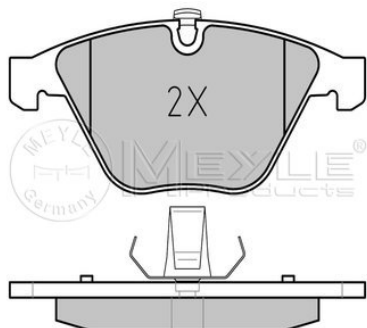

6 (E63, E64) (01/04--)
7 (E65, E66) (11/01-08/05)

025 233 4720/PD

34 11 2 283 764

Brake pad set 

Notes

Quality
Thickness [mm]
Height [mm]
Width [mm]
Brake System

prepared for wear indicator
PREMIUM
20.3
68.3
155.1
ATE
with anti-squeak plate
Front Axle