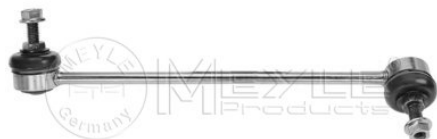

Stabilizer link

Notes

Thread Measurement 2
Thread Measurement 1
Length [mm]

with spanner attachment
Coupling Rod
M10x1,5
M10x1,5
300
Front Axle Right

Reinforced Version

References

31 30 3 413 202

31 30 3 414 300

Counterpart

316 060 0018/HD

Application info

X3 (E83) (01/04-12/08)

316 060 0003/HD

31 30 6 781 545