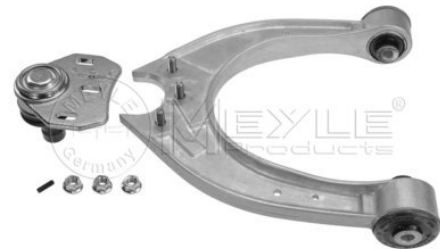

Control arm

316 050 0044/HD

31 12 6 775 967

Notes

Aluminium
with rubber mounting
with ball joint
Control Arm
Adjustable
Upper
Front Axle Right
Front Axle Left

Reinforced Version

References

31 12 6 775 967	31 12 6 854 613
31 12 6 779 871	31 12 6 854 614
31 12 6 779 908	31 12 6 857 516

Parts list

316 010 0014	Ball joint
314 610 0008/HD	Control arm bushing

Application info

5 (F07) (10/09-12/10)
5 (F10, F11) (03/10-12/11)
6 (F12, F13) (11/10-12/12)

7 (F01, F02, F03, F04) (06/08--)
i8 (03/14--)

Control arm

316 050 0050

31 12 6 775 971

Notes

Thread Size
Length [mm]

Aluminium
M16x1,5
398
with rubber mounting
Control Arm
Lower
Front
Front Axle Left

References

31 12 6 775 971

Parts list

314 610 0014	Control arm bushing