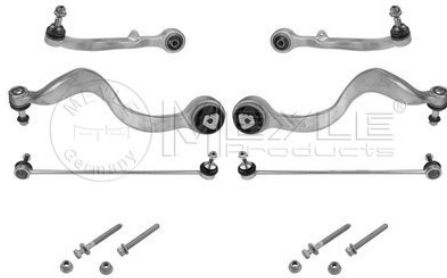

Application info

5 (E39) (11/95-05/04)

7

316 050 0105/HD

31 12 2 347 983

Control arm set

Notes

with accessories
Front Axle Right
Front Axle Left