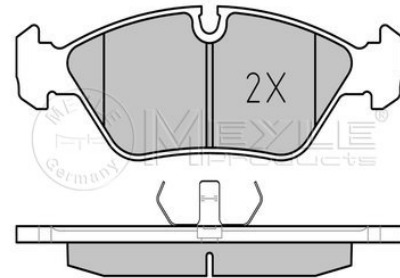

Brake pad set

025 206 2919

34112226084

Notes

Thickness [mm]	prepared for wear indicator 19.1
Height [mm]	57
Width [mm]	158.4
Brake System	ATE with anti-squeak plate Front Axle

References

34111153203	34111157923
34111154611	34111157924
34111154612	34111159415
34111155076	34111159416
34111156462	34111161717
34111157510	34112225850
34111157561	34112226084
34111157562	34119061081
34111157624