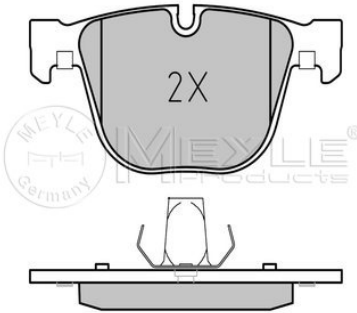

025 245 5918/PD
34 21 6 788 275

Brake pad set

Application info
Z4 (E89) (05/09--)

025 237 3116
34 21 6 790 966

Brake pad set

Notes

Thickness [mm]
Height [mm]
Width [mm]
Brake System

excl. wear warning contact
16.9
67.9
139.7
ATE
with anti-squeak plate
Rear Axle

References

34 21 6 775 342

34 21 6 790 966

Application info

5 (F07) (10/09-12/10)

7 (F01, F02, F03, F04) (06/08--)

025 237 3116/PD
34 21 6 790 966

Brake pad set

Notes

Quality
Thickness [mm]
Height [mm]
Width [mm]
Brake System

excl. wear warning contact
PREMIUM
16.9
67.9
139.7
ATW
with anti-squeak plate
Rear Axle

References

34 21 6 775 342

34 21 6 790 966

Application info

5 (F07) (10/09-12/10)

7 (F01, F02, F03, F04) (06/08--)