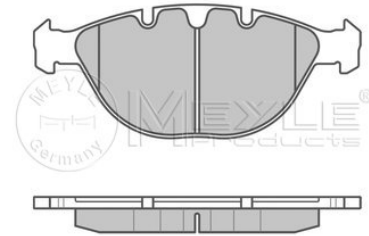

Brake pad set

025 234 4821

34 11 6 761 282

Notes

Thickness [mm]	20.8
Height [mm]	79
Width [mm]	193
Brake System	ATE with anti-squeak plate Front Axle

References

34 11 6 756 350	34 11 6 761 282