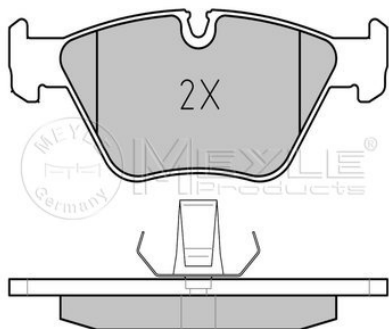

Brake pad set

Notes

Quality	prepared for wear indicator PREMIUM
Thickness [mm]	19.4
Height 2 [mm]	63.7
Height 1 [mm]	63.6
Width 2 [mm]	156.3
Width 1 [mm]	155.15
Brake System	ATE with anti-squeak plate Front Axle

References

34 11 1 163 387	34 11 1 164 331
34 11 1 163 953	34 11 6 761 277
34 11 1 164 330	34 11 6 761 279

Application info

5 (E39) (11/95-05/04)