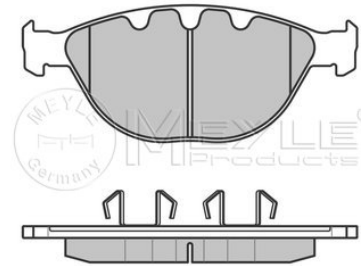

Brake pad set

025 237 9120/PD

34 11 6 763 652

Notes

Quality	prepared for wear indicator
Thickness [mm]	PREMIUM
Height [mm]	20.8
Width [mm]	79.2
Brake System	193.2
	ATE
	with anti-squeak plate
	Front Axle

References

34 11 0 300 361	34 11 6 768 287
34 11 2 284 065	34 11 6 770 575
34 11 6 763 652	34 11 6 774 258
34 11 6 764 312	

Application info

5 (E60, E61) (07/03-08/10)
6 (E63, E64) (01/04--)

7 (E65, E66) (11/01-08/05)

Brake pad set

025 239 3517

34 11 6 769 763

Notes

Thickness [mm]	prepared for wear indicator
Height [mm]	17.5
Width 2 [mm]	57.6
Width 1 [mm]	149.3
Brake System	150.2
	ATE - Teves
	with anti-squeak plate
	Front Axle