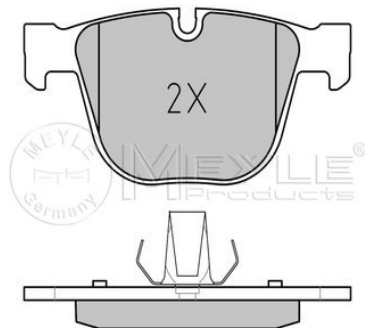

Application info

3 (E30) (09/82-06/94)
3 (E36) (09/90-08/00)
5 (E34) (12/87-01/97)

7 (E32) (09/86-09/94)
Z1 (06/88-06/91)
Z3 (E36/7, E36/8) (10/95-06/03)

025 237 3017

34 21 2 283 366

Brake pad set

Notes

Thickness [mm]
Height [mm]
Width 2 [mm]
Width 1 [mm]
Brake System