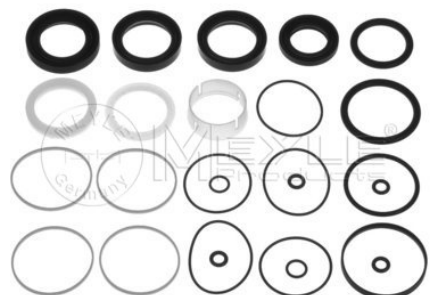

Gasket set, steering rack

Notes

Front Axle

References

32 13 1 132 798