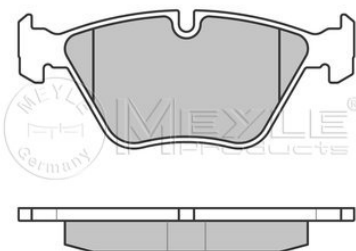

Brake pad set

Notes

Thickness [mm]
Height [mm]
Width [mm]
Brake System

prepared for wear indicator
20.3
63.9
155.1
ATE
with anti-squeak plate
Front Axle

References

34 11 6 769 099
34 11 6 769 100
34 11 6 771 868
34 11 6 771 972

34 11 6 777 772
34 11 6 797 859
34 11 6 799 166

Application info

1 (E81, E82, E87, E88) (11/03-09/12)

3 (E90, E91, E92, E93) (01/05-05/12)

X1 (E84) (03/09--)

Z4 (E89) (05/09--)