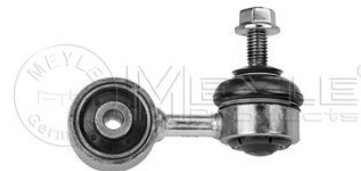

Stabilizer link

316 060 4311/HD

31 35 1 091 764

Notes

Inner Diameter 1 [mm]	with spanner attachment
Thread Measurement 1	Coupling Rod
Length [mm]	8
	M10x1,5
	67
	Front Axle Right
	Front Axle Left

Reinforced Version

References

31 35 1 091 764	31 35 1 128 737
31 35 1 127 689	

Application info

3 (E30) (09/82-06/94)
3 (E36) (09/90-08/00)

Z1 (06/88-06/91)
Z3 (E36/7, E36/8) (10/95-06/03)

Stabilizer link

316 060 4359/HD

31 35 1 095 661

Notes

Thread Measurement 2	with spanner attachment
Thread Measurement 1	Coupling Rod
Length [mm]	M10x1,5
	M10x1,5
	240
	Front Axle Left

Reinforced Version

References

31 35 1 091 855	31 35 1 095 661