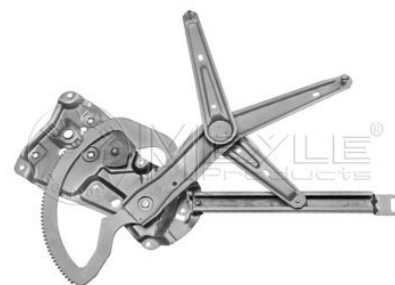

Counterpart

314 909 0000

Application info

3 (E36) (09/90-08/00)