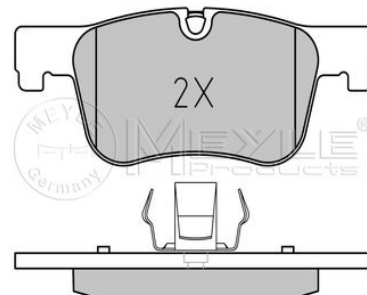

Z4 (E89) (05/09--)

Brake pad set
025 255 0618
 34 11 6 850 568

Notes

 Thickness [mm]
 Height [mm]
 Width 2 [mm]
 Width 1 [mm]
 Brake System

 prepared for wear indicator
 18.2
 61.6
 156.7
 155.7
 ATE
 with anti-squeak plate
 Front Axle