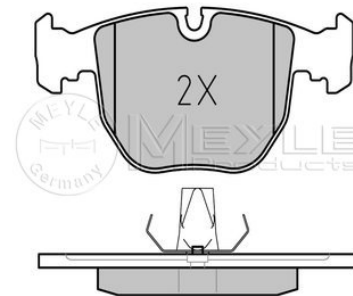

Notes

Quality	prepared for wear indicator excl. wear warning contact PREMIUM
Thickness [mm]	18.9
Height [mm]	73.3
Width [mm]	156.3
Brake System	ATE with anti-squeak plate Front Axle