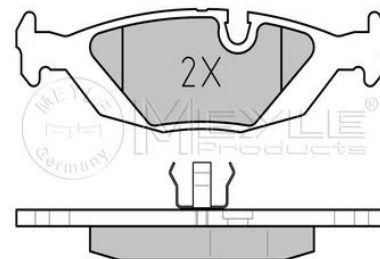

Notes

Thickness [mm]	16.7
Height [mm]	37.6
Width [mm]	125
Brake System	ATE with anti-squeak plate Rear Axle