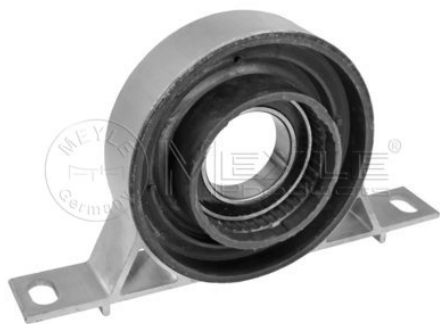

Drive shaft support

Notes

Inner Diameter [mm]   35
with ball bearing
Centre

References

26 12 2 282 496   26 12 7 506 783
26 12 7 501 258

Application info

3 (E46) (02/98-12/07)

3