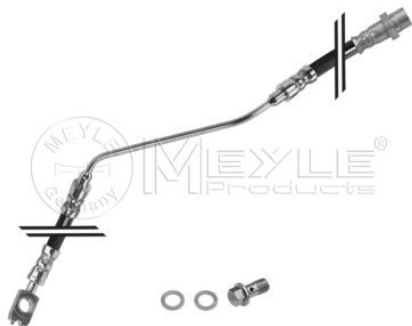

314 525 0006/S

34 30 1 165 765

Brake hose

Application info

X5 (E53) (05/00--)

314 525 0000/S

34 30 1 165 766

Brake hose

Notes

Inner Thread [mm]
Outer Thread [mm]
Port Type
Length [mm]

Required quantity

with seal
M10x1
M10x1
Banjo fitting
570
with hollow screw
1
Right
Rear Axle

References

34 30 1 165 766

Counterpart

314 525 0006/S

Application info

X5 (E53) (05/00--)

300 343 2121

34 30 1 166 118