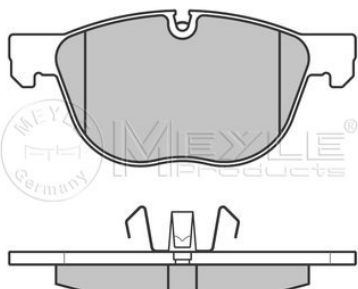

025 241 7019/PD

34 11 6 852 253

Brake pad set

Notes

Quality PREMIUM
Thickness [mm] 19.7
Height [mm] 76.8
Width 2 [mm] 170.1
Width 1 [mm] 171.1
Brake System ATE
with anti-squeak plate
Front Axle

References

34 11 4 074 370 34 11 6 779 293
34 11 6 778 403 34 11 6 852 253

Application info

X5 (E70) (02/07-03/10)
X5 (F15) (11/12--)

X6 (E71) (05/08--)

025 251 9919

34 11 6 856 193