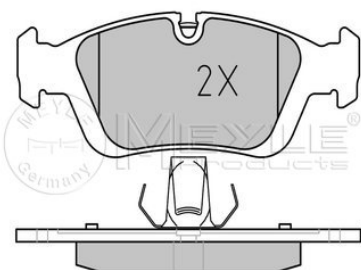

025 232 8717

34 11 6 761 244

Brake pad set

Notes

Thickness [mm]
Height [mm]
Width [mm]
Brake System

prepared for wear indicator
Disc Brake
17.5
57.6
150.2
ATE
with anti-squeak plate
Front Axle

References

34 11 1 160 356	34 11 1 165 555
34 11 1 160 357	34 11 2 157 570
34 11 1 160 532	34 11 6 752 482
34 11 1 161 437	34 11 6 752 731
34 11 1 161 438	34 11 6 756 128
34 11 1 161 445	34 11 6 761 237
34 11 1 161 446	34 11 6 761 242
34 11 1 163 850	34 11 6 761 244
34 11 1 164 498	34 11 9 070 047
34 11 1 164 500	34 21 2 157 575

Application info

3 (E36) (09/90-08/00)
3 (E46) (02/98-12/07)

Z3 (E36/7, E36/8) (10/95-06/03)
Z4 (E85) (02/03--)

025 232 8717/PD

34 11 6 761 244