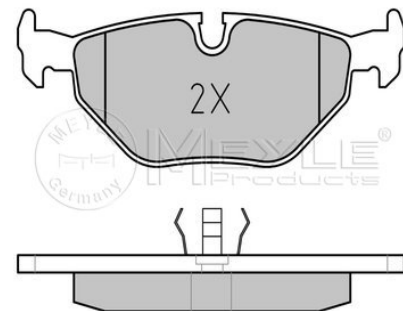

References

34 21 1 162 446 34 21 6 761 238
34 21 1 165 233