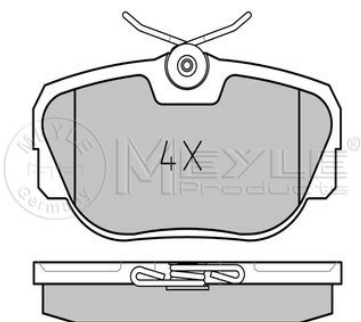

Brake pad set

Notes

Thickness [mm]
Height [mm]
Width [mm]
Brake System

prepared for wear indicator
17
52
94.6
TRW
with anti-squeak plate
Front Axle

References

34 11 1 154 442
34 11 1 154 443
34 11 1 155 998
34 11 1 155 999
34 11 1 156 898
34 11 1 156 899
34 11 1 157 747
34 11 1 157 748

34 11 1 160 522
34 11 1 161 057
34 11 1 161 347
34 11 1 161 349
34 11 1 162 481
34 11 9 058 982
34 11 9 058 989

Application info

3 (E30) (09/82-06/94)

Z1 (06/88-06/91)