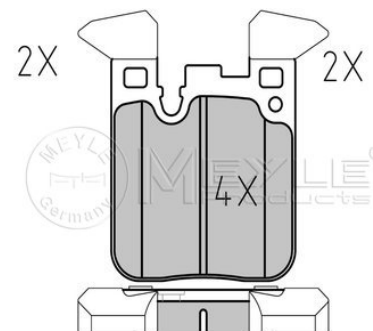

References

34 21 6 855 474