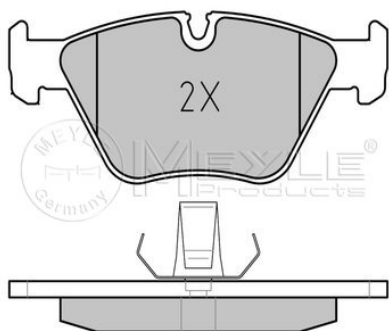

Brake pad set

Notes

Thickness [mm]	19.6
Height 2 [mm]	63.7
Height 1 [mm]	63.6
Width 2 [mm]	156.3
Width 1 [mm]	155.15
Brake System	ATE with anti-squeak plate Front Axle

References

34 11 1 163 387	34 11 1 164 331
34 11 1 163 953	34 11 6 761 277
34 11 1 164 330	34 11 6 761 279