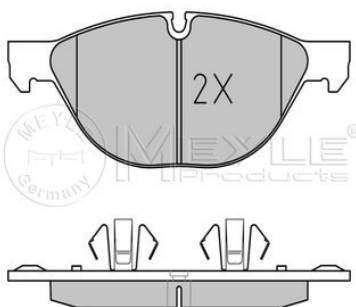

025 241 7219

34 11 6 791 514

Brake pad set

Notes

Thickness [mm]
Height [mm]
Width [mm]
Brake System

excl. wear warning contact
19.7
79
192.9
ATE
with anti-squeak plate
Front Axle

References

34 11 6 778 048

34 11 6 791 514

Application info

X5 (E70) (02/07-03/10)

X6 (E71) (05/08--)

025 241 7219/PD

34 11 6 791 514