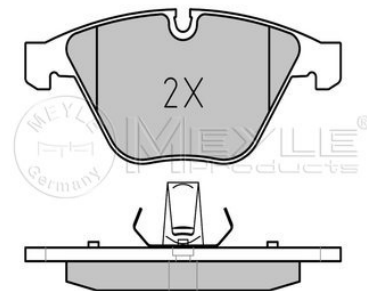

Brake pad set

025 241 6120
34 11 6 794 917

Application info

3 (E90, E91, E92, E93) (01/05-05/12)
X1 (E84) (03/09--)

Z4 (E89) (05/09--)

Brake pad set

025 241 6120/PD
34 11 6 794 917

Notes

Quality
Thickness [mm]
Height [mm]
Width [mm]
Brake System

excl. wear warning contact
prepared for wear indicator
PREMIUM
20.3
68.3
155.1
ATE
with anti-squeak plate
Front Axle