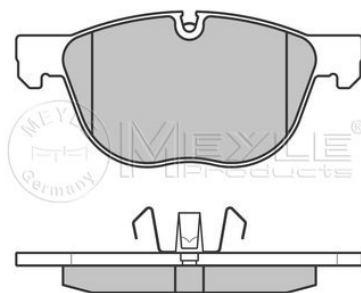

Brake pad set

025 250 4519

34 11 6 851 269

Application info

5 (F07) (10/09-12/10)
5 (F10, F11) (03/10-12/11)

6 (F12, F13) (11/10-12/12)
7 (F01, F02, F03, F04) (06/08--)

Brake pad set

025 250 4519/PD

34 11 6 851 269

Notes

Quality	prepared for wear indicator
Thickness/Strength 2 [mm]	PREMIUM
Thickness/Strength 1 [mm]	18.9
Height [mm]	20
Width 2 [mm]	79.5
Width 1 [mm]	193.3
Brake System	192.5
	ATE
	with anti-squeak plate
	Front Axle

References

34 11 6 775 318	34 11 6 851 269
34 11 6 775 322	

Application info

5 (F07) (10/09-12/10)
5 (F10, F11) (03/10-12/11)

6 (F12, F13) (11/10-12/12)
7 (F01, F02, F03, F04) (06/08--)

Brake pad set

025 241 7019

34 11 6 852 253

Notes

Thickness [mm]	prepared for wear indicator
Height [mm]	19.7
Width 2 [mm]	76.8
Width 1 [mm]	170.1
Brake System	171.1
	ATE
	with anti-squeak plate
	Front Axle

References

34 11 4 074 370	34 11 6 779 293
34 11 6 778 403	34 11 6 852 253

Application info

X5 (E70) (02/07-03/10)
X5 (F15) (11/12--)

X6 (E71) (05/08--)