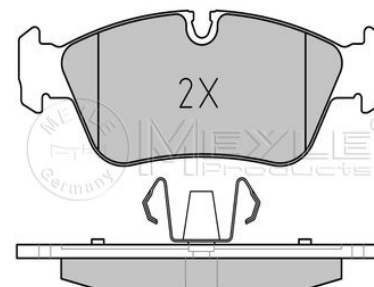

References

34 11 6 769 763	34 11 6 769 951

Application info

1 (E81, E82, E87, E88) (11/03-09/12)

3 (E90, E91, E92, E93) (01/05-05/12)