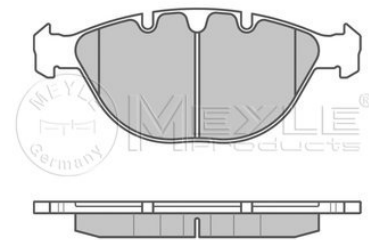

References

34 11 6 756 350	34 11 6 761 282