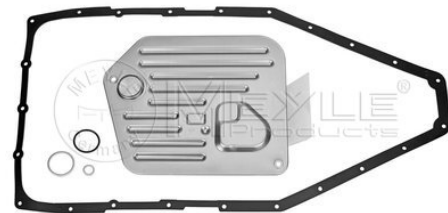

Hydraulic filter kit, A/T

300 243 1102/S
24 31 1 218 571

Application info

5 (E34) (12/87-01/97)
7 (E32) (09/86-09/94)

8 (E31) (04/90-12/99)

Hydraulic filter kit, A/T

300 243 4104/S
24 34 1 422 419

Notes

Transmission Type	Kit with seal 5HP30
Manufacturer Restriction	Automatic Transmission, 5-speed ZF

References

24 34 1 421 200	24 34 1 422 419

Parts list

300 243 4104	Hydraulic filter, A/T

Application info

5 (E34) (12/87-01/97)
5 (E39) (11/95-05/04)
7 (E32) (09/86-09/94)

7 (E38) (10/94-11/01)
8 (E31) (04/90-12/99)

Hydraulic filter kit, A/T

300 243 4105/S
24 34 1 422 513

Notes

Transmission Type	Kit with seal 5HP18
Manufacturer Restriction	Automatic Transmission, 5-speed ZF

References

24 34 1 219 156	24 34 1 422 513
24 34 1 219 631