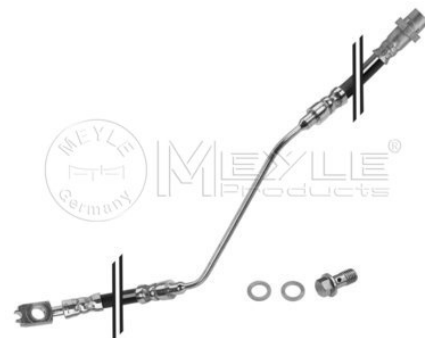

Counterpart

314 525 0000/S