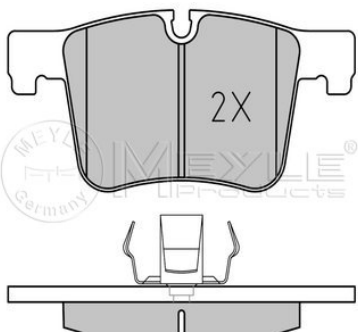

Brake pad set

Notes

Thickness [mm] 19.1
Height [mm] 70
Width [mm] 148.2
Brake System Bosch
with anti-squeak plate
Front Axle

References

34 10 6 859 181 34 11 6 798 978
34 10 6 859 182 34 11 6 854 126
34 11 4 073 936 34 11 6 856 193

Application info

1 (F20, F21) (11/10--)
2 (F22, F23, F46) (10/13--)
3 (F30, F31) (10/11--)
3 (F34) (03/13--)

4 (F32, F33, F36) (07/13--)
X3 (F25) (09/10--)
X4 (F26) (04/14--)