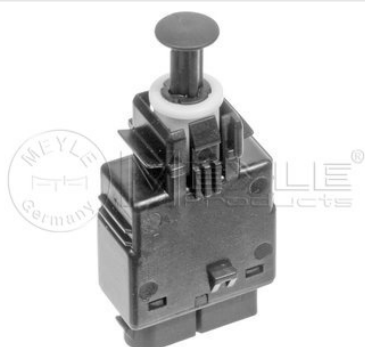

Brake light switch

Notes

Observe the vehicle manufacturer specifications

Number of Poles

Black
Directional Contact
Manual (foot operated)
4

References

61 31 8 360 417

Application info

3 (E36) (09/90-08/00)

Z3 (E36/7, E36/8) (10/95-06/03)