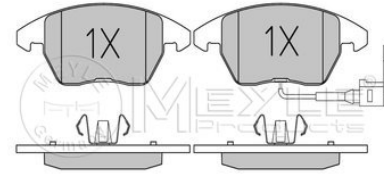

Brake pad set

025 235 8720/W
3C0 698 151 C

Notes

	Front Axle with anti-squeak plate
Brake System	ATE
Number of Wear Indicators	1
Width 1 [mm]	155.2
Warning Contact Length [mm]	155
Width 2 [mm]	156.5
Height 1 [mm]	66
Height 2 [mm]	71.5
Thickness [mm]	20 incl. wear warning contact