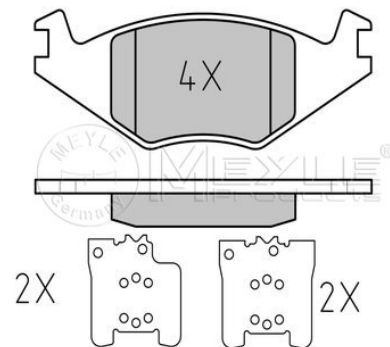

References

191 698 151 A	191 698 151 F
191 698 151 E