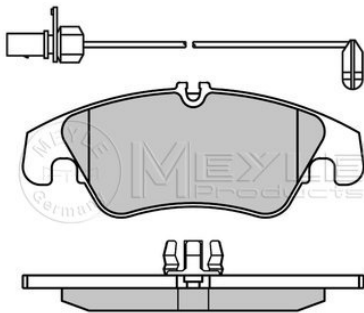

Brake pad set

Notes

Brake System
Number of Wear Indicators
Width [mm]
Height 1 [mm]
Height 2 [mm]
Thickness [mm]

Front Axle
with anti-squeak plate
Lucas Girling
1
188
74.2
73.7
19.4
incl. wear warning contact

Application info

Exeo (3R) (12/08--)

100 698 0008

251 615 219