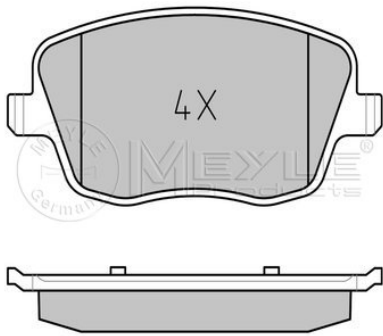

025 235 8118

6Q0 698 151 A

Brake pad set

Notes

Brake System
Width [mm]
Height [mm]
Thickness [mm]

Front Axle
with anti-squeak plate
TRW
131.5
62.7
18.7
excl. wear warning contact

References

6Q0 698 151 A

Application info

Ibiza IV / Cordoba (02/02-11/09)

025 235 8118/W

6Q0 698 151 C