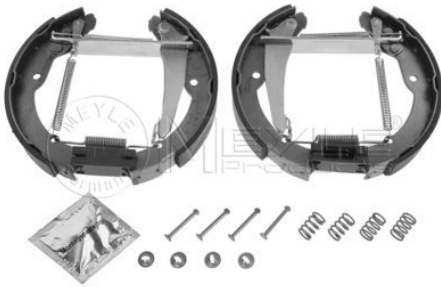

Arosa (6H) (05/97-06/04)
Ibiza II / III / Cordoba / Inca (02/93-06/03)

Toledo (01/91-10/99)

114 533 0005/K
1J0 698 525 A

Brake shoe kit

Notes

Width [mm]
Diameter [mm]

Rear Axle
32
230
Pre-assembled
without wheel brake cylinder
with lever
with accessories