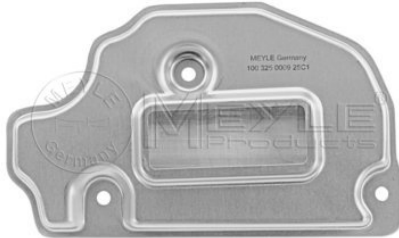

100 325 0009

09G 325 429 A

Hydraulic filter, A/T

Notes

Transmission Type
Transmission Type

Automatic Transmission, 6-speed
09G
AQ250
without gasket / seal
Piece

References

09G 325 429 A

Application info

Leon / Toledo / Altea (1P1, 5P2, 5P5) (03/04--)

100 199 0129

1K0 199 262 AT