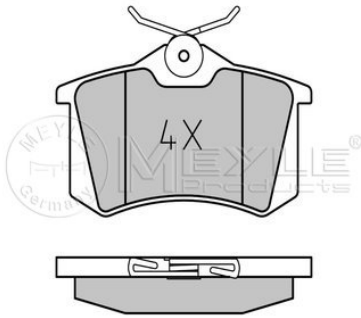

Ibiza II / III / Cordoba / Inca (02/93-06/03)

Toledo (01/91-10/99)

025 209 6117
1H0 698 451 G

Brake pad set

Notes

Brake System
Width [mm]
Height [mm]
Thickness [mm]

Rear Axle
with anti-squeak plate
Lucas Girling
87.1
52.8
17.2
excl. wear warning contact