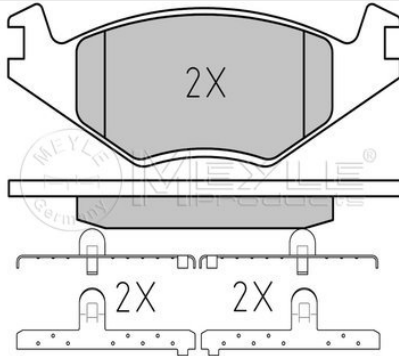

025 208 8715

191 698 151 L

Brake pad set

Application info

Ibiza II / III / Cordoba / Inca (02/93-06/03)

Toledo (01/91-10/99)

025 208 8719

1H0 698 151

Brake pad set

Notes

Brake System
Width [mm]
Height 1 [mm]
Height 2 [mm]
Thickness [mm]

Front Axle
with anti-squeak plate
VW
137.9
51.4
49
19.7
excl. wear warning contact

References

191 698 151 H

1H0 698 151

Application info

Ibiza II / III / Cordoba / Inca (02/93-06/03)

Toledo (01/91-10/99)

025 208 8719/PD

1H0 698 151