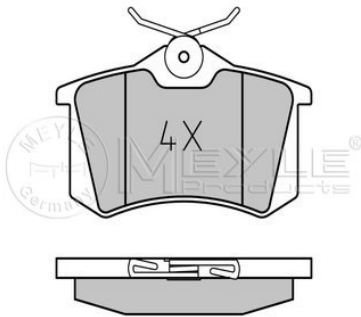

025 209 6117/PD
1H0 698 451 G

Brake pad set

Notes

Brake System
Width [mm]
Height [mm]
Thickness [mm]

Rear Axle
with anti-squeak plate
Lucas Girling
87.1
52.8
17.2
excl. wear warning contact

References

1H0 698 451 G
1J0 698 451 J
1J0 698 451 K
1J0 698 451 L
1J0 698 451 P
1J0 698 451 S
1K0 698 451 J
6Q0 698 451 B

6X0 698 451
6X0 698 451 A
7M0 698 451
7M3 698 451
7M3 698 451 A
7M3 698 451 C
7M3 698 451 E
8E0 698 451 L

Application info

Alhambra I (7V8, 7V9) (04/96-03/10)
Arosa (6H) (05/97-06/04)
Exeo (3R) (12/08--)
Ibiza II / III / Cordoba / Inca (02/93-06/03)
Ibiza IV / Cordoba (02/02-11/09)

Ibiza V (6J1, 6J5, 6J8) (03/08--)
Leon / Toledo (1M1, 1M2) (04/99-06/06)
Leon / Toledo / Altea (1P1, 5P2, 5P5) (03/04--)
Toledo (01/91-10/99)
TOLEDO IV (KG3) (07/12--)