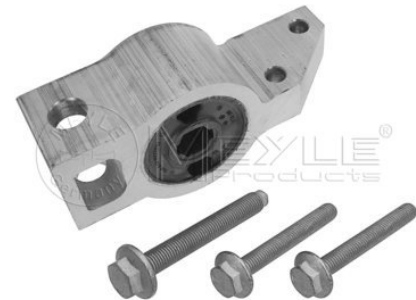

Repair kit, control arm

100 610 0086/HD

1K0 199 232 J

Notes

Reinforced Version

Front Axle Right
Kit

References

1K0 199 232 J

Parts list

100 199 0086/HD Mount, control arm

Counterpart

100 610 0085/HD

Application info

Leon / Toledo / Altea (1P1, 5P2, 5P5) (03/04--)

Rod/strut, suspension

116 035 0002

1K0 501 529 F

Notes

Length [mm]

Rear Axle Left
Lower
298
Guide Rod

References

1K0 501 529 F 7N0 501 529

Parts list

100 710 0006 Mounting, track rod