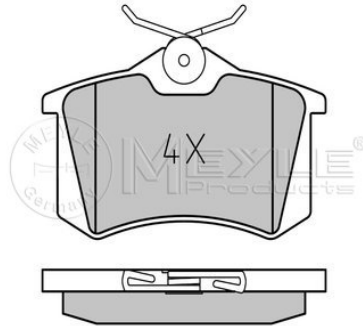

Brake pad set

025 219 1119
8N0 698 151

Application info

Ibiza IV / Cordoba (02/02-11/09)

Leon / Toledo (1M1, 1M2) (04/99-06/06)

Brake pad set

025 209 6115
1H0 698 451 F

Notes

Brake System
Width [mm]
Height [mm]
Thickness [mm]

Rear Axle
with anti-squeak plate
Lucas Girling
87.1
52.8
15.1
excl. wear warning contact

References

1H0 698 451 F

1H0 698 451 H

Application info

Ibiza II / III / Cordoba / Inca (02/93-06/03)

Toledo (01/91-10/99)

Brake pad set

025 209 6115/PD
1H0 698 451 F

Notes

Brake System
Width [mm]
Height [mm]
Thickness [mm]

Rear Axle
with anti-squeak plate
Lucas Girling
87.1
52.8
15.1
excl. wear warning contact