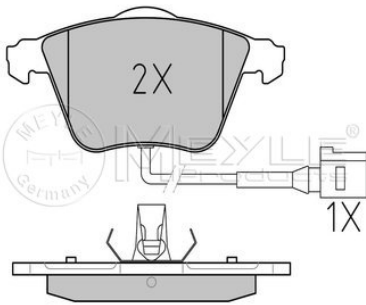

Brake pad set

Notes

Brake System
Number of Wear Indicators
Width 1 [mm]
Warning Contact Length [mm]
Width 2 [mm]
Height [mm]
Thickness [mm]

Front Axle
with anti-squeak plate
ATE
1
155.1
175
156.4
72.8
20
incl. wear warning contact

References

1K0 698 151 B

8J0 698 151 F

Application info

Leon / Toledo / Altea (1P1, 5P2, 5P5) (03/04--)

025 219 1119
8N0 698 151