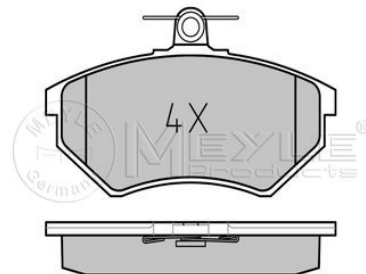

References

357 698 151 B

Application info

Ibiza II / III / Cordoba / Inca (02/93-06/03)