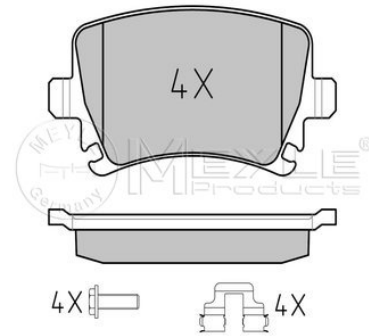

Brake pad set

025 239 1417
1K0 698 451 G

Notes

Brake System
Width [mm]
Height [mm]
Thickness [mm]

Rear Axle
with anti-squeak plate
Lucas Girling
105.3
56
16.7
prepared for wear indicator

References

1K0 698 451 G
1K0 698 451 K

8E0 698 451 J

Application info

Exeo (3R) (12/08--)

Leon / Toledo / Altea (1P1, 5P2, 5P5) (03/04--)

Brake pad set

025 239 1417/PD
1K0 698 451 G

Notes

Brake System
Width [mm]
Height [mm]
Thickness [mm]

Rear Axle
with anti-squeak plate
Lucas Girling
105.3
56
16.7
prepared for wear indicator