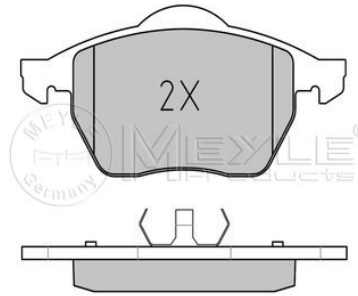

Brake pad set

025 218 4819
7M0 698 151 B

Application info

Alhambra I (7V8, 7V9) (04/96-03/10)

Brake pad set

025 218 4819/PD
7M0 698 151 B

Notes

Brake System
Width [mm]
Height [mm]
Thickness [mm]

Front Axle
with anti-squeak plate
ATE
156.4
74
19.7
prepared for wear indicator

References

7M0 698 151
7M0 698 151 A

7M0 698 151 B

Application info

Alhambra I (7V8, 7V9) (04/96-03/10)

Brake pad set

025 218 4919/PD
7M3 698 151

Notes

Brake System
Number of Wear Indicators
Warning Contact Length [mm]
Width [mm]
Height [mm]
Thickness [mm]

Front Axle
with anti-squeak plate
ATE
1
200
156.4
74
19.7
incl. wear warning contact