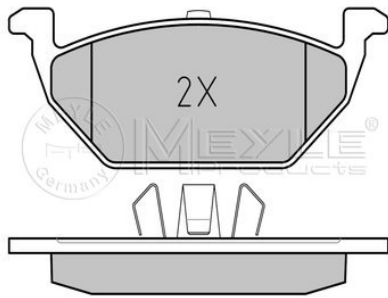

025 231 3019/PD

1J0 698 151 J

Brake pad set

Notes

Brake System
Width [mm]
Height [mm]
Thickness [mm]

Front Axle
with anti-squeak plate
Kelsey-Hayes
146
54.7
19.2
excl. wear warning contact

References

1J0 698 151 J
5C0 698 151

6Q0 698 151
6R0 698 151 A

Application info

Ibiza IV / Cordoba (02/02-11/09)
Ibiza V (6J1, 6J5, 6J8) (03/08--)
Leon / Toledo (1M1, 1M2) (04/99-06/06)

Mii (10/11--)
TOLEDO IV (KG3) (07/12--)

025 233 9219/W

1J0 698 151 M