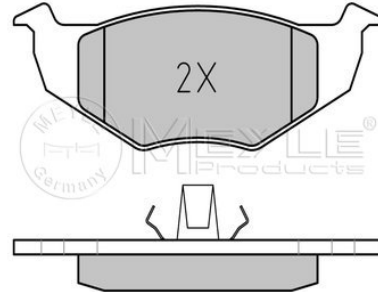

Notes

	Front Axle with anti-squeak plate Volkswagen
Brake System	
Width 1 [mm]	141.6
Width 2 [mm]	141.7
Height 1 [mm]	51.4
Height 2 [mm]	50.6
Thickness [mm]	17.2 excl. wear warning contact