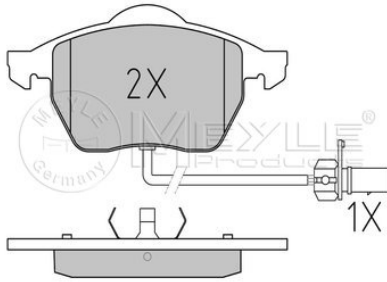

025 218 4919/W
7M3 698 151

Brake pad set

Notes

Brake System
Number of Wear Indicators
Warning Contact Length [mm]
Width [mm]
Height [mm]
Thickness [mm]

Front Axle
with anti-squeak plate
ATE
1
200
156.4
74
19.7
incl. wear warning contact

References

7M3 698 151

Application info

Alhambra I (7V8, 7V9) (04/96-03/10)