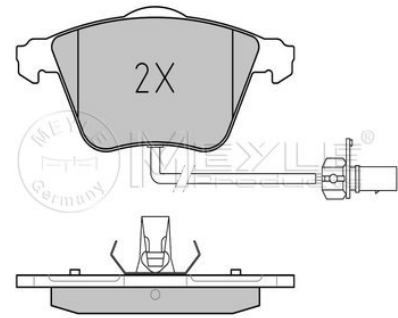

Brake pad set

025 239 5020/W
8E0 698 151 G

Notes

	Front Axle with anti-squeak plate
Brake System	ATE
Number of Wear Indicators	2
Width 1 [mm]	155.1
Warning Contact Length [mm]	242.5
Width 2 [mm]	156.4
Height [mm]	72.8
Thickness [mm]	20
	incl. wear warning contact

References

8E0 698 151 G   8E0 698 151 L

Application info

Exeo (3R) (12/08--)

Brake pad set

025 230 1820/W
8E0 698 151 K

Notes

	Front Axle with anti-squeak plate
Brake System	ATE
Number of Wear Indicators	2
Width 1 [mm]	156.3
Warning Contact Length [mm]	200
Width 2 [mm]	156.4
Height [mm]	74
Thickness [mm]	19.5
	incl. wear warning contact