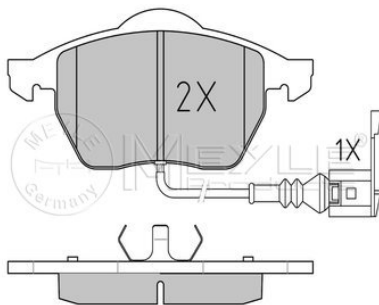

Brake pad set

Notes

Brake System
Number of Wear Indicators
Warning Contact Length [mm]
Width [mm]
Height [mm]
Thickness [mm]

Front Axle
with anti-squeak plate
ATE
1
145
156.4
74
20.1
incl. wear warning contact

References

1J0 698 151 M

Application info

Leon / Toledo (1M1, 1M2) (04/99-06/06)

025 201 6816

357 698 151 A