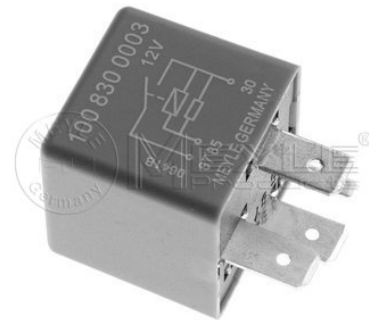

References

1J0 906 381 A   357 906 381 A

Application info

Alhambra I (7V8, 7V9) (04/96-03/10)
Arosa (6H) (05/97-06/04)
Ibiza II / III / Cordoba / Inca (02/93-06/03)
Ibiza IV / Cordoba (02/02-11/09)

Ibiza V (6J1, 6J5, 6J8) (03/08--)
Leon / Toledo (1M1, 1M2) (04/99-06/06)
Toledo (01/91-10/99)