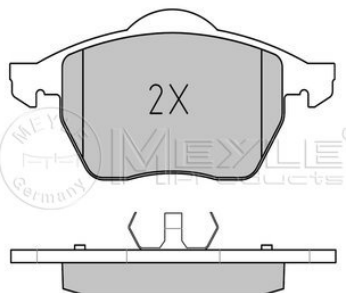

6Q0 698 151 C

Application info

Ibiza IV / Cordoba (02/02-11/09)

025 218 4819

7M0 698 151 B

Brake pad set

Notes

Brake System
Width [mm]
Height [mm]
Thickness [mm]