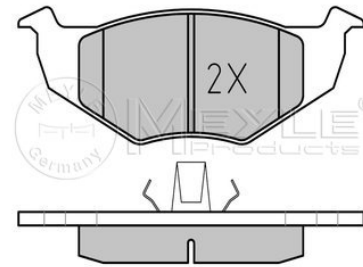

Brake pad set

025 218 6615
1H0 698 151 B

Notes

Brake System	Front Axle with anti-squeak plate VW
Width 1 [mm]	141.6
Width 2 [mm]	141.7
Height 1 [mm]	50.7
Height 2 [mm]	50.6
Thickness [mm]	15.3
	not prepared for wear indicator

References

1H0 698 151 B