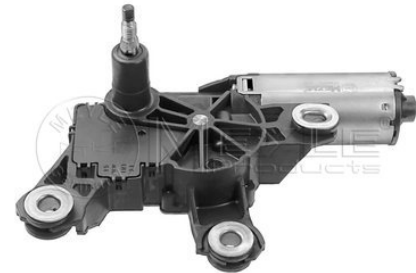

References

1J6 955 711 F	1J9 955 711
1J6 955 711 G