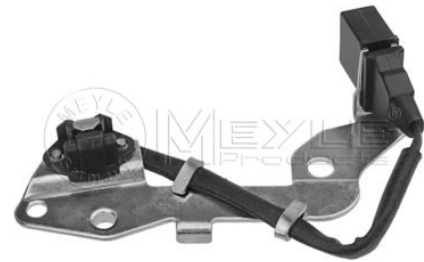

References

06A 905 161	06A 905 161 C
06A 905 161 B