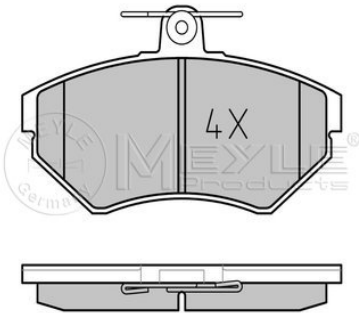

025 219 4516
1HM 698 151 A

Brake pad set

Application info

Arosa (6H) (05/97-06/04)
Ibiza II / III / Cordoba / Inca (02/93-06/03)

Toledo (01/91-10/99)

025 219 4516/PD
1HM 698 151 A

Brake pad set

Notes

Brake System
Width [mm]
Height [mm]
Thickness [mm]

Front Axle
with anti-squeak plate
Lucas Girling
118.9
69.4
15.9
excl. wear warning contact

References

1HM 698 151 A

Application info

Arosa (6H) (05/97-06/04)
Ibiza II / III / Cordoba / Inca (02/93-06/03)

Toledo (01/91-10/99)