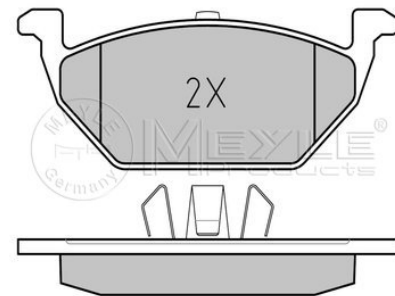

References

1J0 698 151 J	6Q0 698 151
5C0 698 151	6R0 698 151 A

Application info

Ibiza IV / Cordoba (02/02-11/09)
Ibiza V (6J1, 6J5, 6J8) (03/08--)
Leon / Toledo (1M1, 1M2) (04/99-06/06)

Mii (10/11--)
TOLEDO IV (KG3) (07/12--)