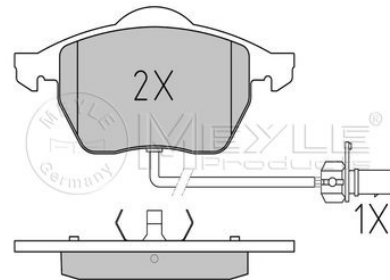

References

7M3 698 151

Application info

Alhambra I (7V8, 7V9) (04/96-03/10)