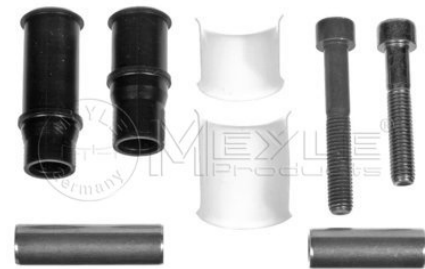

Parts list

100 698 0004

Guide sleeve kit, brake caliper

Application info

Ibiza II / III / Cordoba / Inca (02/93-06/03)

Toledo (01/91-10/99)

Guide sleeve kit, brake caliper

100 698 0006
4D0 698 647

Notes

Front Axle