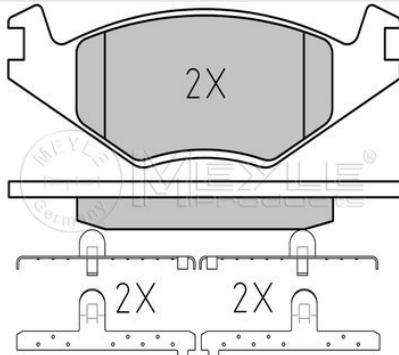

Brake pad set

Notes

Brake System
Width [mm]
Height 1 [mm]
Height 2 [mm]
Thickness [mm]

Front Axle
with anti-squeak plate
VW
137.9
51.4
49
19.7
excl. wear warning contact

References

191 698 151 H

1H0 698 151

Application info

Ibiza II / III / Cordoba / Inca (02/93-06/03)

Toledo (01/91-10/99)