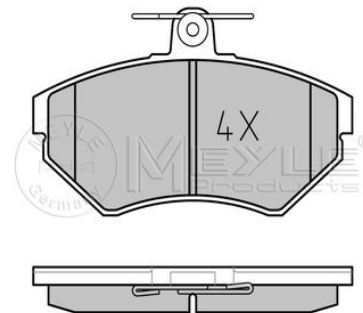

References

1HM 698 151 A