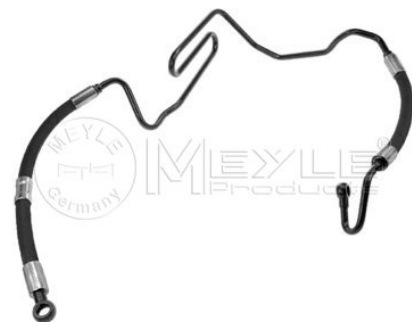

Operating Pressure [bar]	120
	Aluminium
	Hydraulic

Application info

Ibiza II / III / Cordoba / Inca (02/93-06/03)

P/S hose
159 630 0001
 1J0 422 893 CN

References

1J0 422 893 CN

Application info

Leon / Toledo (1M1, 1M2) (04/99-06/06)