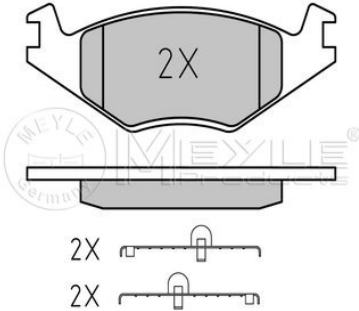

867 698 151

Brake pad set

Notes

Brake System
Width [mm]
Height 1 [mm]
Height 2 [mm]
Thickness [mm]

Front Axle
with anti-squeak plate
Kelsey-Hayes
137.9
51.4
49
17.2
excl. wear warning contact

References

867 698 151