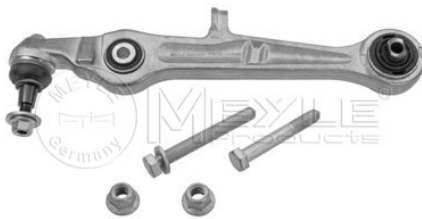

116 050 0000/HD
8E0 407 151 R

Control arm

Notes

Reinforced Version

Front Axle Left
Front Axle Right
Front
Lower
Control Arm
16
with rubber mounting
364
Aluminium

Cone Size [mm]

Length [mm]

References

8E0 407 151 R

Parts list

100 407 0022/HD Control arm bushing
100 407 0082 Control arm bushing

Application info

Exeo (3R) (12/08--)