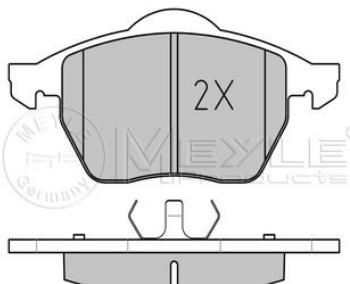

Brake pad set

Notes

Brake System
Width [mm]
Height [mm]
Thickness [mm]

Front Axle
with anti-squeak plate
ATE
156.4
74
19.8
prepared for wear indicator

References

1J0 698 151 L

8N0 698 151