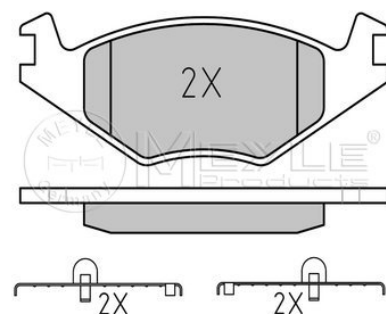

References

191 698 151 L