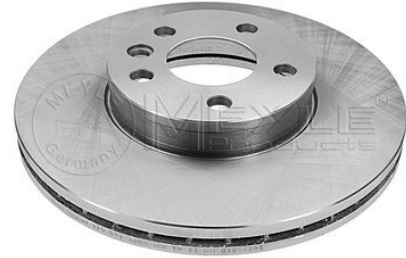

Brake disc

115 521 1086
7M3 615 301 A

Notes

	Front Axle
Number of Holes	5
Brake Disc Thickness [mm]	26,0
Bolt Hole Circle Ø [mm]	112
Height [mm]	56
Outer Diameter [mm]	300
Minimum Thickness [mm]	22
Centering Diameter [mm]	68.2
	Vented

References

7M3 615 301 A