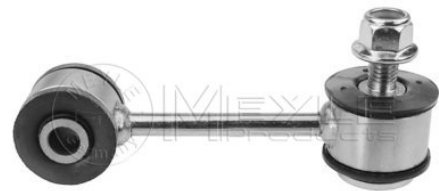

Stabilizer link

116 060 0011/HD
1J0 411 315 D

Application info

Leon / Toledo (1M1, 1M2) (04/99-06/06)

Stabilizer link

100 411 0007
1J0 411 315 G

Notes

	Front Axle Left
	Front Axle Right
Length [mm]	105
Thread Measurement 1	M10x1,5
Inner Diameter [mm]	10
Stabiliser Diameter [mm]	Coupling Rod
	23

References

1J0 411 315 G   1J0 411 315 J

Application info

Leon / Toledo (1M1, 1M2) (04/99-06/06)

Stabilizer link

100 411 0043
1J0 411 315 H

Notes

	Front Axle Left
	Front Axle Right
Length [mm]	105
	Plastic
Stabiliser Diameter [mm]	Coupling Rod
	23