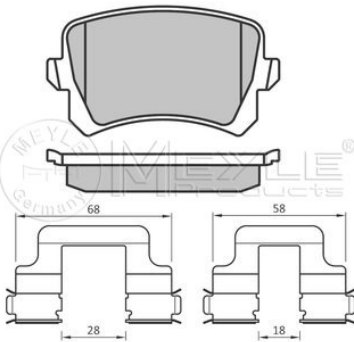

References

7M3 698 451	7M3 698 451 E
7M3 698 451 C	

Application info

Alhambra I (7V8, 7V9) (04/96-03/10)

025 244 8317

Brake pad set

Notes

Brake System
Width [mm]
Height [mm]
Thickness [mm]