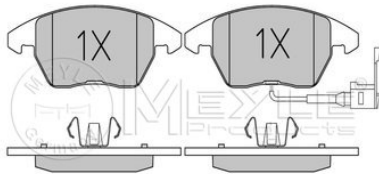

025 235 8720/PD
3C0 698 151 B

Brake pad set

Notes

Brake System
Number of Wear Indicators
Width 1 [mm]
Warning Contact Length [mm]
Width 2 [mm]
Height 1 [mm]
Height 2 [mm]
Thickness [mm]

Front Axle
with anti-squeak plate
ATE
1
155.2
135
156.5
66
71.5
20
incl. wear warning contact

References

1K0 698 151 E
3C0 698 151 B

5K0 698 151

Application info

Ibiza V (6J1, 6J5, 6J8) (03/08--)

Leon / Toledo / Altea (1P1, 5P2, 5P5) (03/04--)