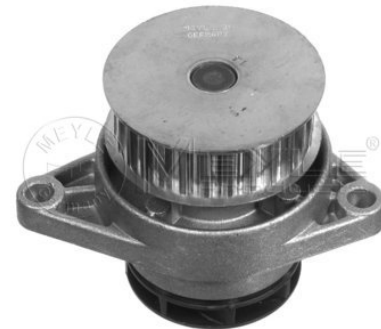

References

036 121 005 F	036 121 005 PX
036 121 005 FX	036 121 008 G
036 121 005 P	036 121 008 GX