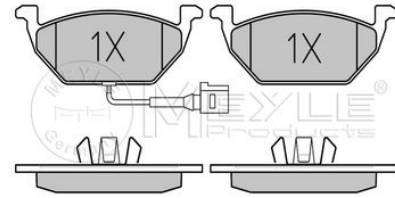

Brake pad set

025 231 3119/W
1J0 698 151 G

Notes

Brake System	Front Axle
Number of Wear Indicators	with anti-squeak plate
Warning Contact Length [mm]	Kelsey-Hayes
Width [mm]	1
Height [mm]	145
Thickness [mm]	146
	54.7
	19.2
	incl. wear warning contact

References

1J0 698 151 D	1K0 698 151 F
1J0 698 151 G	8Z0 698 151 A
1K0 698 151 A	

Application info

Ibiza V (6J1, 6J5, 6J8) (03/08--)
Leon / Toledo (1M1, 1M2) (04/99-06/06)

Leon / Toledo / Altea (1P1, 5P2, 5P5) (03/04--)

Brake pad set

025 231 3019/A
1J0 698 151 J

Notes

Brake System	Front Axle
Width [mm]	with anti-squeak plate
Height [mm]	Kelsey-Hayes
Thickness [mm]	146
	54.7
	19.2
	excl. wear warning contact