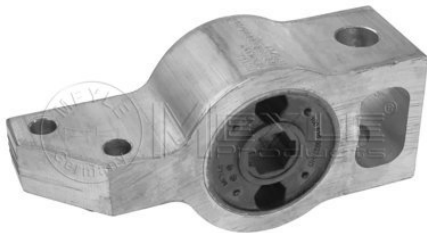

100 610 0014/HD
3C0 199 231 D

Mount, control arm

Notes

Reinforced Version

Front Axle Left
Front Axle Right
with rubber mounting

References

3C0 199 231 D

Parts list

100 610 0027/HD

Control arm bushing

Application info

Alhambra II (710) (06/10--)