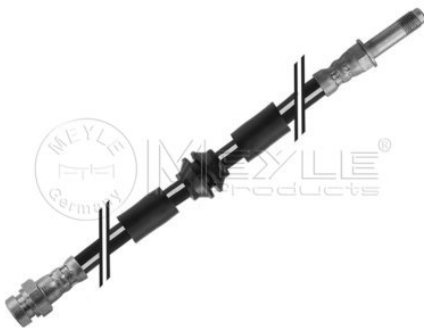

100 611 0069
7M0 611 701 D

Brake hose

Notes

Required quantity
Length [mm]
Outer Thread [mm]
Inner Thread [mm]

Front Axle
2
450
M10x1
M10x1

References

7M0 611 701 D

Application info

Alhambra I (7V8, 7V9) (04/96-03/10)