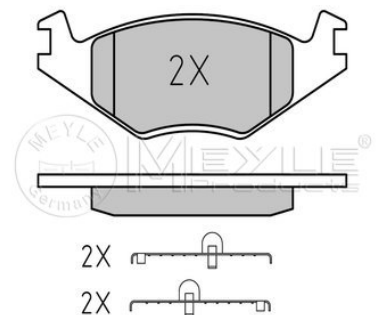

References

867 698 151