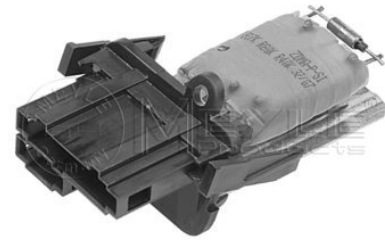

Resistor, interior blower

100 800 0032
1H0 959 263

Notes

for vehicles without air conditioning

Resistance [Ohm] 1,70
Voltage [V] 12

References

1H0 959 263

Application info

Arosa (6H) (05/97-06/04)

Ibiza II / III / Cordoba / Inca (02/93-06/03)

Resistor, interior blower

100 840 0002
701 959 263 D

Notes

for vehicles with air conditioning

Resistance [Ohm] 0,09 - 0,28
Voltage [V] 12
Number of Poles 3