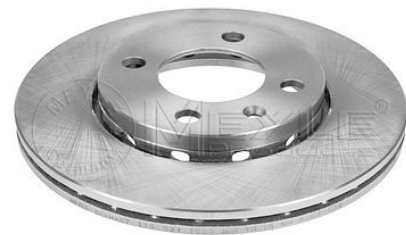

References

6N0 615 301 C

Application info

Arosa (6H) (05/97-06/04)