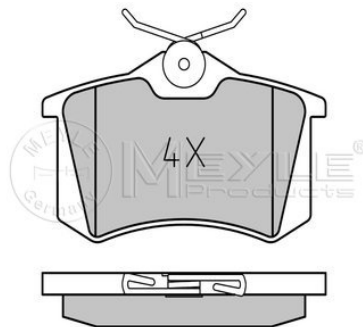

References

1H0 698 451 F

1H0 698 451 H

Application info

Ibiza II / III / Cordoba / Inca (02/93-06/03)

Toledo (01/91-10/99)