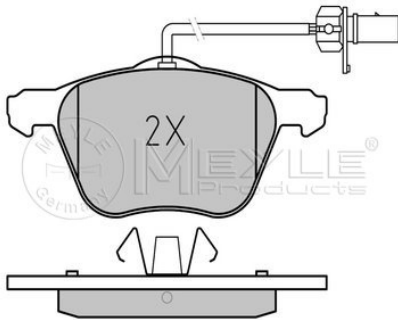

025 232 6920/W
7M3 698 151 A

Brake pad set

Notes

Brake System
Number of Wear Indicators
Warning Contact Length [mm]
Width [mm]
Height 1 [mm]
Height 2 [mm]
Thickness [mm]

Front Axle
with anti-squeak plate
ATE
2
260
161.5
73.2
74.8
19.4
incl. wear warning contact

References

7M3 698 151 A

Application info

Alhambra I (7V8, 7V9) (04/96-03/10)