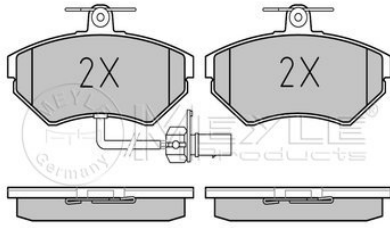

References

8E0 698 151 K

Application info

Exeo (3R) (12/08--)

025 219 4519/W
8E0 698 151 M

Brake pad set

Notes

Brake System
Number of Wear Indicators
Warning Contact Length [mm]
Width [mm]
Height [mm]
Thickness [mm]