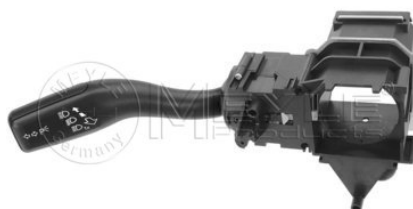

Column switch

Notes

Number of Poles

for vehicles with on-board com-
puter
6
with indicator function
with light dimmer function
with headlight flasher
with park light function
Black

References

4E0 953 513 E

4E0 953 513 K