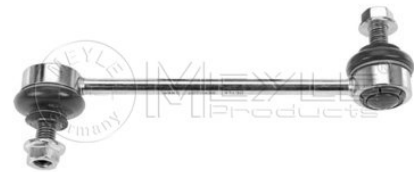

Reinforced Version

Length [mm] 205
 Thread Measurement 1 M12x1,75
 Thread Measurement 2 M12x1,75
 Coupling Rod

References

7M3 411 317 C

7M3 411 317 E

Application info

Alhambra I (7V8, 7V9) (04/96-03/10)

Stabilizer link
116 060 0016
 8E0 411 317