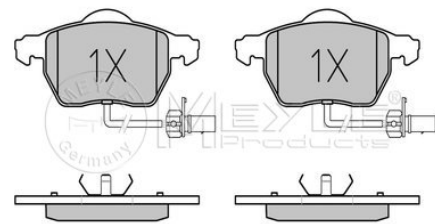

References

8E0 698 151 K

Application info

Exeo (3R) (12/08--)