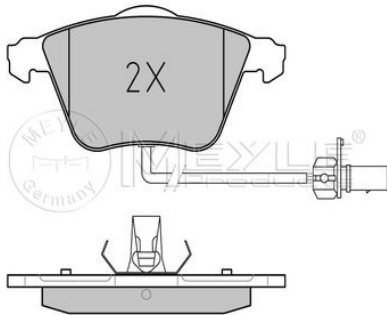

Brake pad set

Notes

Brake System
Number of Wear Indicators
Width 1 [mm]
Warning Contact Length [mm]
Width 2 [mm]
Height [mm]
Thickness [mm]

Front Axle
with anti-squeak plate
ATE
2
155.1
242.5
156.4
72.8
20
incl. wear warning contact

References

8E0 698 151 G

8E0 698 151 L

Application info

Exeo (3R) (12/08--)