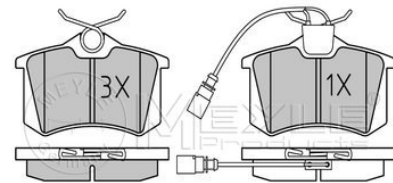

References

7M3 698 451	7M3 698 451 E
7M3 698 451 C	

Application info

Alhambra I (7V8, 7V9) (04/96-03/10)

Brake pad set
025 235 5417/W
 7M3 698 451 E

Notes

Brake System	Rear Axle with anti-squeak plate
Number of Wear Indicators	Lucas Girling
Warning Contact Length [mm]	1
Width [mm]	205
Height [mm]	87.1
Thickness [mm]	52.8
	17.2
	incl. wear warning contact