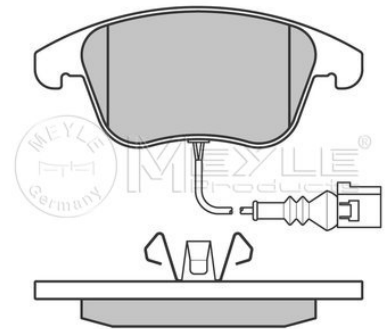

References

7N0 698 151

Application info

Alhambra II (710) (06/10--)

Brake pad set
025 208 8717
 867 698 151

Notes

Front Axle with anti-squeak plate	Kelsey-Hayes
Brake System	137.9
Width [mm]	51.4
Height 1 [mm]	49
Height 2 [mm]	17.2
Thickness [mm]	excl. wear warning contact