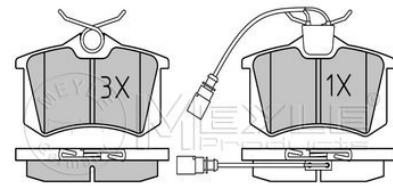

Brake pad set 
025 235 5417/PD
 7M3 698 451 E

Notes

Brake System	Rear Axle with anti-squeak plate
Number of Wear Indicators	Lucas Girling
Warning Contact Length [mm]	1
Width [mm]	205
Height [mm]	87.1
Thickness [mm]	52.8
	17.2
	incl. wear warning contact