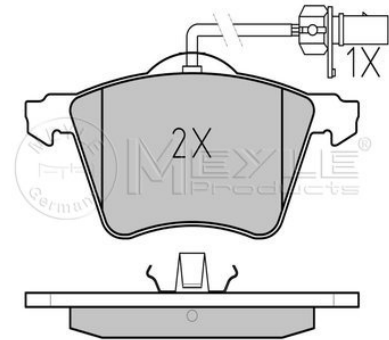

Brake pad set

025 234 1819/W
7M3 698 151 B

Notes

Front Axle with anti-squeak plate	ATE
Brake System	1
Number of Wear Indicators	260
Warning Contact Length [mm]	156.3
Width [mm]	78.5
Height [mm]	19.6
Thickness [mm]	incl. wear warning contact

References

7M3 698 151 B