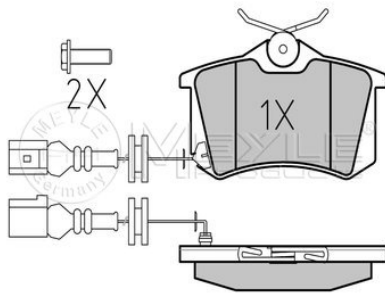

025 238 2317/W
6Q0 698 451 B

Brake pad set

Notes

Brake System
Number of Wear Indicators
Warning Contact Length [mm]
Width [mm]
Height [mm]
Thickness [mm]

Rear Axle
with anti-squeak plate
Lucas Girling
1
255
87.1
52.8
17.2
incl. wear warning contact

References

6Q0 698 451

6Q0 698 451 B

Application info

Ibiza IV / Cordoba (02/02-11/09)