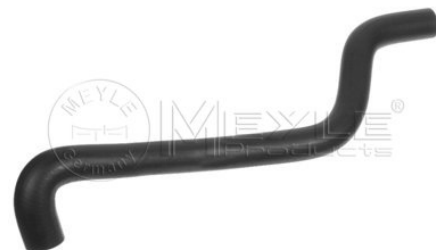

Application info

Leon / Toledo (1M1, 1M2) (04/99-06/06)

Heater hose
119 819 0012
 1H0 819 371

Notes

for foreflow

References

1H0 819 371

Application info