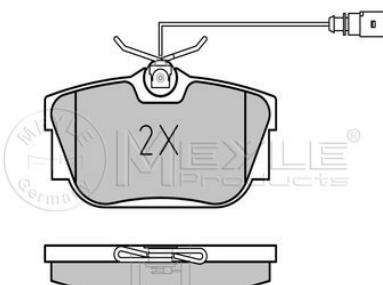

025 234 4616/W
7M3 698 451 D

Brake pad set

Notes

Brake System
Number of Wear Indicators
Warning Contact Length [mm]
Width [mm]
Height [mm]
Thickness [mm]

Rear Axle
with anti-squeak plate
Lucas Girling
2
190
94.8
51.2
16.4
incl. wear warning contact

References

7M3 698 451 D