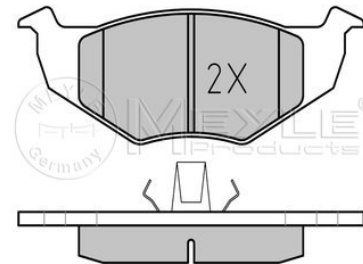

References

1H0 698 151 B

Application info

Ibiza II / III / Cordoba / Inca (02/93-06/03)

Toledo (01/91-10/99)

Brake pad set
025 219 4516
 1HM 698 151 A

Notes

Brake System	Front Axle with anti-squeak plate Lucas Girling
Width [mm]	118.9
Height [mm]	69.4
Thickness [mm]	15.9
	excl. wear warning contact