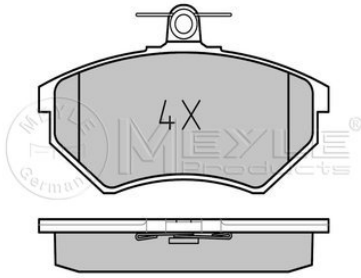

025 201 6819/PD
357 698 151 B

Brake pad set

Notes

Brake System
Width [mm]
Height [mm]
Thickness [mm]

Front Axle
with anti-squeak plate
Lucas Girling
119.2
69.6
19.6
excl. wear warning contact

References

357 698 151 B

Application info

Ibiza II / III / Cordoba / Inca (02/93-06/03)