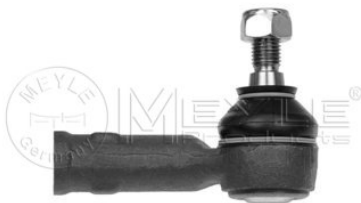

Tie rod end

Notes

Length [mm]	Front Axle Right
Manufacturer Restriction	for vehicles with power steering
Thread Measurement 1	85
Thread Measurement 2	ZF
	M12x1,5
	M16x1,5

References

8N0 422 812 A

Counterpart

116 020 0002

Application info

Leon / Toledo (1M1, 1M2) (04/99-06/06)

116 020 8261/HD
7M3 422 817