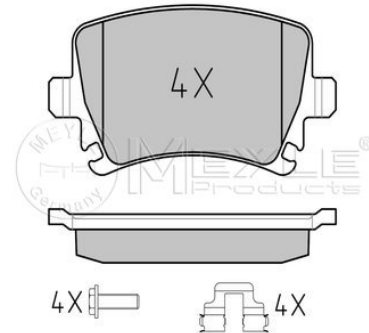

References

1K0 698 451 G
1K0 698 451 K

8E0 698 451 J

Application info

Exeo (3R) (12/08--)

Leon / Toledo / Altea (1P1, 5P2, 5P5) (03/04--)

Brake pad set

025 245 6317
5K0 698 451 A

Notes

Brake System
Width [mm]
Height [mm]
Thickness [mm]

Rear Axle
with anti-squeak plate
Bosch
109.2
53.3
17.7
not prepared for wear indicator