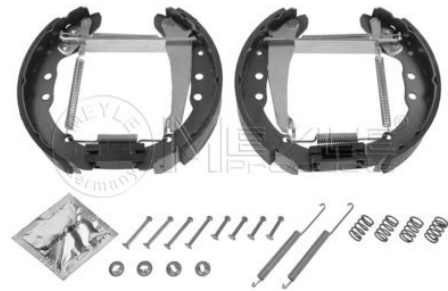

Brake shoe kit

114 533 0006/K
357 698 525 CV

Notes

Width [mm]
Diameter [mm]

Rear Axle
40
230
Pre-assembled
without wheel brake cylinder
with lever
with accessories

References

357 609 525 C
357 609 526 C
357 609 527 E

357 609 528 E
357 698 525 CV
357 698 525 CX