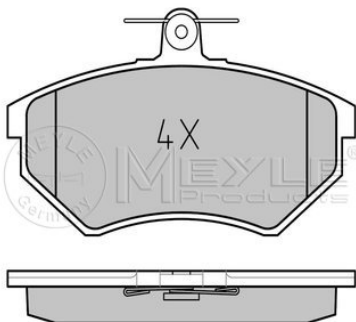

Brake pad set

Notes

Brake System
Width [mm]
Height [mm]
Thickness [mm]

Front Axle
with anti-squeak plate
Lucas Girling
119.2
69.6
16.2
excl. wear warning contact

References

357 698 151 A