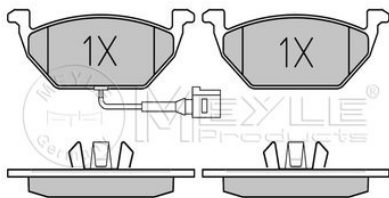

025 231 3119/PD
1J0 698 151 G

Brake pad set

Notes

Brake System
Number of Wear Indicators
Warning Contact Length [mm]
Width [mm]
Height [mm]
Thickness [mm]

Front Axle
with anti-squeak plate
Kelsey-Hayes
1
145
146
54.7
19.2
incl. wear warning contact

References

1J0 698 151 D
1J0 698 151 G
1K0 698 151 A

1K0 698 151 F
8Z0 698 151 A

Application info

Ibiza V (6J1, 6J5, 6J8) (03/08--)
Leon / Toledo (1M1, 1M2) (04/99-06/06)

Leon / Toledo / Altea (1P1, 5P2, 5P5) (03/04--)