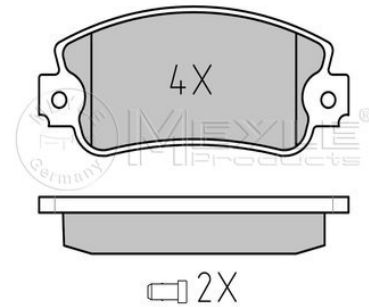

Brake pad set

025 209 5018/W
022 165 081 X

Notes

Front Axle with anti-squeak plate	Bendix
Brake System	2
Number of Wear Indicators	108.8
Width [mm]	47.3
Height [mm]	18
Thickness [mm]	incl. wear warning contact

References

021 165 081 B	022 165 081 X