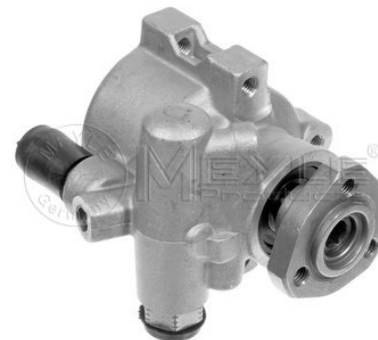

References

7M0 145 157 LX

Application info

Alhambra I (7V8, 7V9) (04/96-03/10)