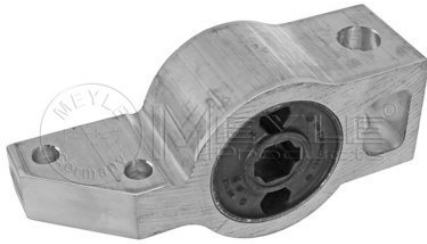

100 199 0085/HD
1K0 199 231 J

Mount, control arm

Notes

Reinforced Version

Front Axle Left
with rubber mounting

References

1K0 199 231 J

1K0 199 231 K

Parts list

100 610 0027/HD

Control arm bushing

Counterpart

100 199 0086/HD

Application info

Leon / Toledo / Altea (1P1, 5P2, 5P5) (03/04--)