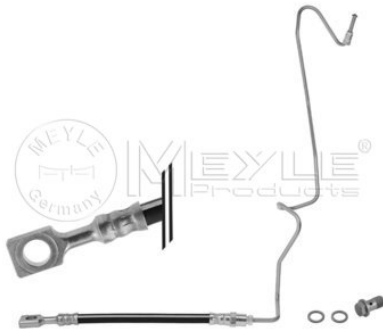

100 525 0068

Application info

Ibiza II / III / Cordoba / Inca (02/93-06/03)

100 525 0055/S
1J0 611 764 AD

Brake hose

Notes

Length [mm]
Port Type
Outer Thread [mm]

Rear Axle Right
at brake caliper
with hollow screw
805
Banjo fitting
M10x1
with pipe
with seal