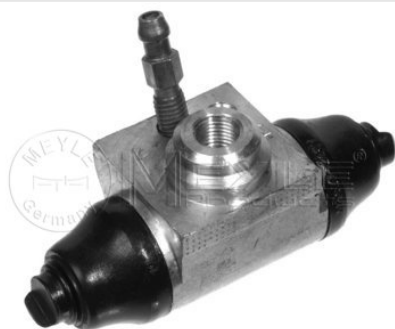

Wheel cylinder

Notes

Diameter [mm]

Rear Axle
17.46
Aluminium

References

6N0 611 053
6Q0 611 053 C

6QE 611 053

Application info

Ibiza II / III / Cordoba / Inca (02/93-06/03)

Toledo (01/91-10/99)

100 611 0070

321 611 939 E