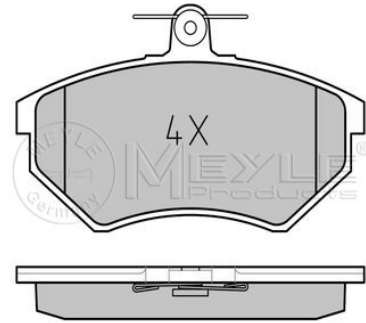

Brake pad set

025 201 6816
357 698 151 A

Application info

Ibiza II / III / Cordoba / Inca (02/93-06/03)

Toledo (01/91-10/99)

Brake pad set

025 201 6816/PD
357 698 151 A

Notes

Brake System
Width [mm]
Height [mm]
Thickness [mm]

Front Axle
with anti-squeak plate
Lucas Girling
119.2
69.6
16.2
excl. wear warning contact

References

357 698 151 A

Application info

Ibiza II / III / Cordoba / Inca (02/93-06/03)

Toledo (01/91-10/99)

Brake pad set

025 201 6819
357 698 151 B

Notes

Brake System
Width [mm]
Height [mm]
Thickness [mm]

Front Axle
with anti-squeak plate
Lucas Girling
119.2
69.6
19.6
excl. wear warning contact